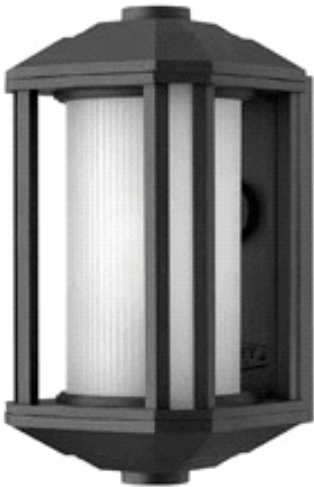

# 1396BK

in Black from the Castelle family

Width:	6"
Height:	11.5"
Weight:	5 lbs.
Glass:	Etched ribbed cylinders
Bulb:	One 75w Medium Base
Voltage:	120v
TTO:	4.75"
Extension:	7"
Back Plate Height:	8.75"
Back Plate Width:	4.25"
Certification:	c-UL-us Wet
UPC:	640665139600