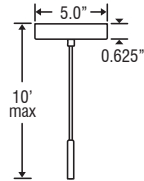

**GLASS DECORS:**

**For ordering information, see page back.**

Glass dimensions provided are nominal. Allowance must be made for dimensional tolerance in handcrafted glasses.

**REVISED 10/07**

**CANOPY OPTIONS:**

**1BC or 1QC:** 1 Light Dome

- Allows easy install, without cutting cord

**1BT or 1QT:** 1 Light Flat

**3BV or 3QV:** 3 Light Bar

- Some offset installation possible

**3BB or 3QB:** 3 Light Linear

- 2x stemhooks included