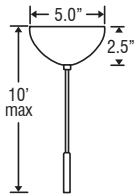

**Q Series** (Halogen) provides a G9 socket. 40W frosted G9 lamp is included. Lamp is suitable for use in an open fixture.

**DIFFUSER**

Shade shall be handcrafted glass of various decors. Diameter of 5.875" and height of 5.25"

**CORD**

Standard cord is 10' 3-wire 18GA SVT, complete with 5" decorative sleeve at the socketholder. Cord color is clear for Satin Nickel finish and bronze for Bronze finish. Cords also available in 15' length. Additional 18" long cord sleeves may be ordered separately.

**GLASS DECORS:**

**For ordering information, see page back.**

Glass dimensions provided are nominal. Allowance must be made for dimensional tolerance in handcrafted glasses.

**REVISED 10/07**

**CANOPY OPTIONS:**

**1BC or 1QC:** 1 Light Dome

- Allows easy install, without cutting cord

**1BT or 1QT:** 1 Light Flat

**3BV or 3QV:** 3 Light Bar

- Some offset installation possible

**3BB or 3QB:** 3 Light Linear

- 2x stemhooks included