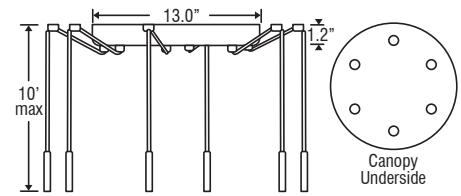

6BC or 6QC: 6 Light Round

- 6x stemhooks included

ORDERING:

Canopy Style	Glass Decor	Metal Finish
1BC 1 Lt Dome (Incand)	412207 Opal Matte	BR Bronze
1BT 1 Lt Flat (" ")	412218 Amber Cloud	SN Satin Nickel
3BB 3 Lt Linear (" ")	412219 Carrera	
3BC 3 Lt Round (" ")	412245 Granite	
3BV 3 Lt Bar (" ")	412260 Cocoon	
6BC 6 Lt Round (" ")	4122AM Apricot Matte	
1QC 1 Lt Dome (Halogen)	4122CM Cobalt Blue Matte	
1QT 1 Lt Flat (" ")	4122FC Fiero	
3QB 3 Lt Linear (" ")	4122GM Armagnac Matte	
3QC 3 Lt Round (" ")	4122HB Habanero	
3QV 3 Lt Bar (" ")	4122MA Magma	
6QC 6 Lt Round (" ")	4122VM Vanilla Matte	

METAL & CORD FINISHES:

Project Information: