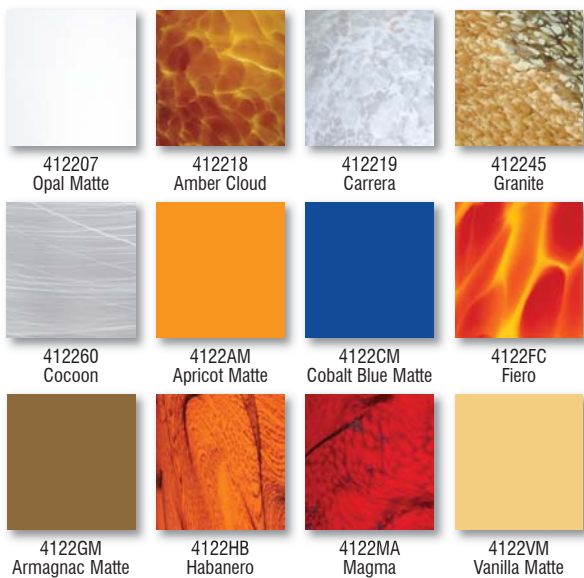

GLASS DECORS:

For ordering information, see page back.

Glass dimensions provided are nominal. Allowance must be made for dimensional tolerance in handcrafted glasses.

REVISED 10/07