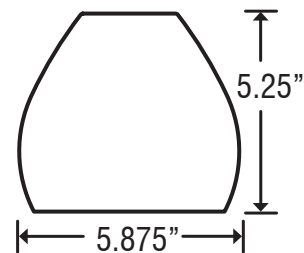

**Q Series** (Halogen) provides a G9 socket. 40W frosted G9 lamp is included. Lamp is suitable for use in an open fixture.

**DIFFUSER**

Shade shall be handcrafted glass of various decors. Diameter of 5.875" and height of 5.25"

**GLASS DECORS:**

**For ordering information, see page back.**

Glass dimensions provided are nominal. Allowance must be made for dimensional tolerance in handcrafted glasses.

**REVISED 10/07**

**CANOPY OPTIONS:**