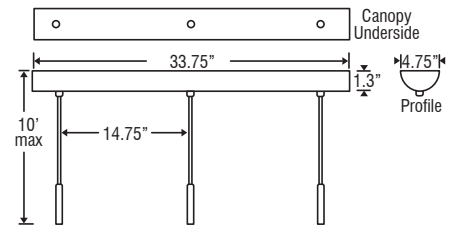

**GLASS DECORS:**

**For ordering information, see page back.**

Glass dimensions provided are nominal. Allowance must be made for dimensional tolerance in handcrafted glasses.

**REVISED 10/07**

**CANOPY OPTIONS:**

**1BC or 1QC:** 1 Light Dome

- Allows easy install, without cutting cord

**1BT or 1QT:** 1 Light Flat

**3BV or 3QV:** 3 Light Bar

- Some offset installation possible

**3BB or 3QB:** 3 Light Linear

- 2x stemhooks included