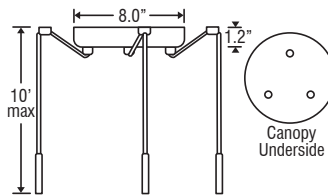

3BC or 3QC: 3 Light Round

- 3x stemhooks included