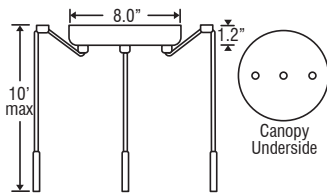

**GLASS DECORS:**

**For ordering information, see page back.**

Glass dimensions provided are nominal. Allowance must be made for dimensional tolerance in handcrafted glasses.

**REVISED 10/07**

**CANOPY OPTIONS:**

**1BC or 1QC:** 1 Light Dome

- Allows easy install, without cutting cord

**1BT or 1QT:** 1 Light Flat

**3BV or 3QV:** 3 Light Bar

- Some offset installation possible

**3BB or 3QB:** 3 Light Linear

- 2x stemhooks included