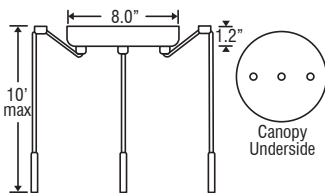

- Allows easy install, without cutting cord

1JT: 1 Light Flat

3JV: 3 Light Bar

- Some offset installation possible

3JB: 3 Light Linear

- 2x stemhooks included

3JC: 3 Light Round

- 3x stemhooks included