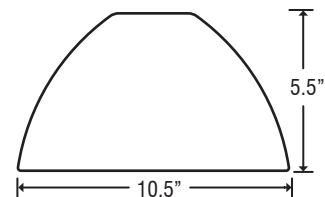

For ordering information, see page back.

Glass dimensions provided are nominal. Allowance must be made for dimensional tolerance in handcrafted glasses.

REVISED 11/08