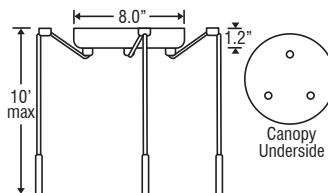

- Allows easy install, without cutting cord

1JT: 1 Light Flat

3JV: 3 Light Bar

- Some offset installation possible

3JB: 3 Light Linear

- 2x stemhooks included

3JC: 3 Light Round

- 3x stemhooks included