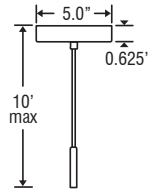

Diameter of 10.5" and height of 5.5"

CORD

Standard cord is 10' SVT-type, complete with 5" decorative sleeve at the socketholder. Cord color is Clear for Satin Nickel finish and Bronze for Bronze finish. Cords also available in 15' length. Additional 18" long cord sleeves may be ordered separately.

Glass dimensions provided are nominal. Allowance must be made for dimensional tolerance in handcrafted glasses.

REVISED 11/08

J Series 120V Midi Pendant: Tessa

**DAMP
INTERIOR**

CANOPY OPTIONS:

1JC: 1 Light Dome

- Allows easy install, without cutting cord

1JT: 1 Light Flat

3JV: 3 Light Bar

- Some offset installation possible

3JB: 3 Light Linear

- 2x stemhooks included

3JC: 3 Light Round

- 3x stemhooks included