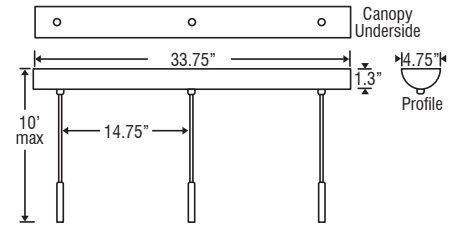

Diameter of 10.5" and height of 5.5"

CORD

Standard cord is 10' SVT-type, complete with 5" decorative sleeve at the socketholder. Cord color is Clear for Satin Nickel finish and Bronze for Bronze finish. Cords also available in 15' length. Additional 18" long cord sleeves may be ordered separately.

- Allows easy install, without cutting cord

1JT: 1 Light Flat

3JV: 3 Light Bar

- Some offset installation possible

3JB: 3 Light Linear

- 2x stemhooks included

3JC: 3 Light Round

- 3x stemhooks included