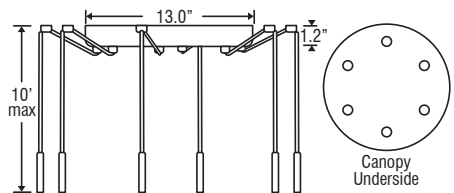

6JC: 6 Light Round

- 6x stemhooks included

ORDERING:

Canopy Style	Opt.	Glass Decor	Metal Finish
1JC 1 Lt Dome	V GU24	420107 White	BR Bronze
1JT 1 Lt Flat	max 13W	420109 Kandi	SN Satin Nickel
3JB 3 Lt Linear		420117 Pina	
3JC 3 Lt Round		420131 Red	
3JV 3 Lt Bar		420137 Green	
6JC 6 Lt Round		420152 Marble	
		420178 White Crackle	
		420183 Mocha	
		420187 Blue	
		430169 Opal-Cut	
		430180 Amber	

METAL & CORD FINISHES:

Project Information:

Standard lamping is incandescent.

- To order with self-ballasted GU-24 CFL lampholders, add the option code where indicated.