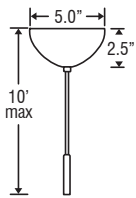

Diameter of 10.5" and height of 5.5"

CORD

Standard cord is 10' SVT-type, complete with 5" decorative sleeve at the socketholder. Cord color is Clear for Satin Nickel finish and Bronze for Bronze finish. Cords also available in 15' length. Additional 18" long cord sleeves may be ordered separately.

Glass dimensions provided are nominal. Allowance must be made for dimensional tolerance in handcrafted glasses.

REVISED 11/08

J Series 120V Midi Pendant: Tessa

**DAMP
INTERIOR**

CANOPY OPTIONS:

1JC: 1 Light Dome

- Allows easy install, without cutting cord

1JT: 1 Light Flat

3JV: 3 Light Bar

- Some offset installation possible

3JB: 3 Light Linear

- 2x stemhooks included

3JC: 3 Light Round

- 3x stemhooks included