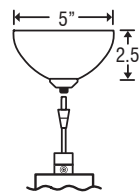

1SM: 1 Light Dome

- Spotlight Fixture with Shade, plus Monopoint Dome Canopy
- Quick-Connect Jack integral
- Integral Quick-Connect adapter
- 1x electronic transformer included