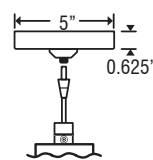

1SP: 1 Light Flat

- Spotlight Fixture with Shade, plus Monopoint Flat Canopy
- Quick-Connect Jack integral
- Integral Quick-Connect adapter
- 1x electronic transformer included, fits partially in junction box

METAL FINISHES:

Project Information:

MORE MOUNTING OPTIONS:

- Multilight Quick-Connect Canopies, order separately

3Lt Linear: T23BQ   3Lt Round: T23XQ   6Lt Round: T26XQ