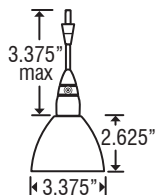

For ordering information, see page back.

Glass dimensions provided are nominal. Allowance must be made for dimensional tolerance in handcrafted glasses.

REVISED 12/08