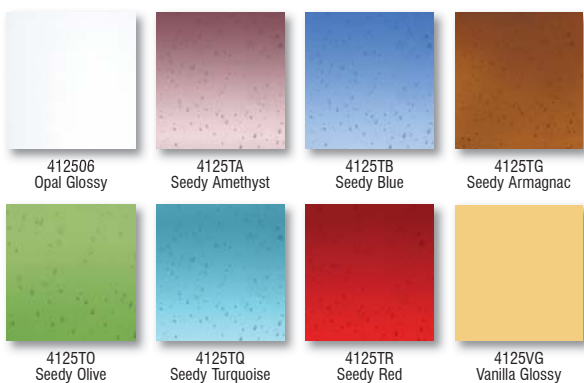

For ordering information, see page back.

Glass dimensions provided are nominal. Allowance must be made for dimensional tolerance in handcrafted glasses.

REVISED 11/08