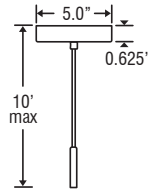

1JT: 1 Light Flat