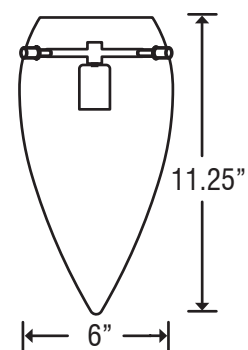

**SB-CFL:** Self-ballasted 27W GU-24 type. 120V

Consult factory for other configurations. Lamps not included.

**DIFFUSER**

Shade shall be handcrafted glass of various decors.

Diameter of 6.0" and height of 11.25"

**CORD**

Standard cord is 10' SVT-type, complete with 5" decorative sleeve at the socketholder. Cord color is Clear for Satin Nickel finish and Bronze for Bronze finish. Cords also available in 15' length. Additional 18" long cord sleeves may be ordered separately.

**MOUNTING**

Installs directly to a 4" round or octagonal ceiling box. Suitable for sloped ceilings.

**LABELS**

UL listed. Suitable for Damp Locations (interior use only).

Seedy Olive • Satin Nickel

**For ordering information, see page back.**

Glass dimensions provided are nominal. Allowance must be made for dimensional tolerance in handcrafted glasses.

**REVISED 11/08**