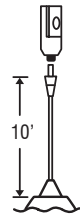

REVISED 7/08

12V Quick-Connect Mini Pendant: Nico 3

DRY

ORDERING:

Element Options	Shade	Metal Finish
XP Jack Only	51450S Opal Stone	BR Bronze
RXP Rail-Ready	5145CF Copper Foil	SN Satin Nickel
1XM Dome Monopoint	5145GF Gold Foil	
1XP Flat Monopoint	5145SF Silver Foil	
	514500 Clear Stone	

PENDANT ELEMENT OPTIONS:

XP: Pendant Element

- Pendant Shade and Cord/Socket Set
- 10' Field-adjustable cord provided
- Quick-Connect Jack provided
- Compatible with Besa Monorail System and Canopies

RXP: Element + Rail Adapter