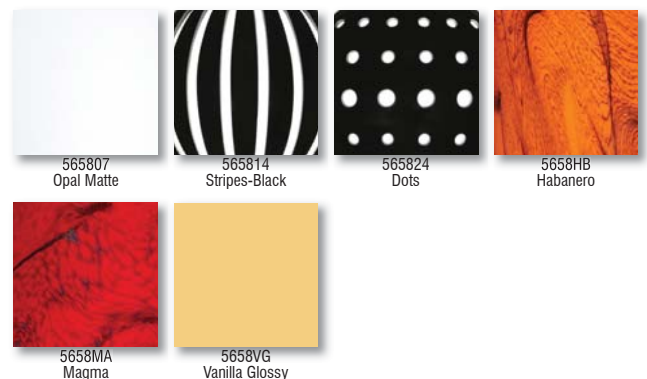

METAL FINISH

Shade fitter is finished in either Bronze or Satin Nickel.

ELEMENT OPTIONS

Refer to back page. Available as Quick-Connect element only, or with rail adapter, or with 1 light Quick-Connect canopy.

LABELS

ETL listed. Suitable for Dry Locations (interior use only).

Dots • Satin Nickel

For ordering information, see page back.

Glass dimensions provided are nominal. Allowance must be made for dimensional tolerance in handcrafted glasses.