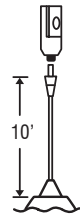

REVISED 7/08

12V Quick-Connect Mini Pendant: Palla

DRY

ORDERING:

Element Options	Shade	Metal Finish
XP Jack Only	565807 Opal Matte	BR Bronze
RXP Rail-Ready	565814 Stripes-Black	SN Satin Nickel
1XM Dome Monopoint	565824 Dots	
1XP Flat Monopoint	5658HB Habanero	
	5658MA Magma	
	5658VG Vanilla Glossy	

PENDANT ELEMENT OPTIONS:

XP: Pendant Element

- Pendant Shade and Cord/Socket Set
- 10' Field-adjustable cord provided
- Quick-Connect Jack provided
- Compatible with Besa Monorail System and Canopies

RXP: Element + Rail Adapter