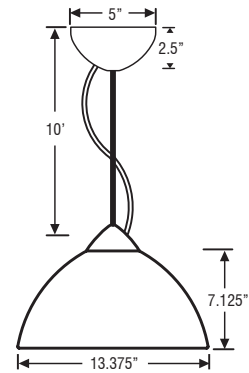

1KX-420217-SN

ORDERING:

Canopy Style	Glass Decor	Metal Finish
1KX 1 Lt (Incandescent)	420207 White	BR Bronze
1KF 1 Lt (18W CFL)	420209 Kandi	SN Satin Nickel
	420217 Pina	
	420252 Marble	
	420278 White Crackle	
	420283 Mocha	
	430269 Opal-Cut	

METAL, CORD & CABLE FINISHES:

Project Information: