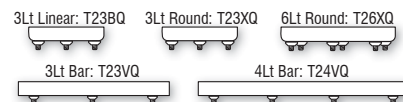

- 300W Monorail system, order separately