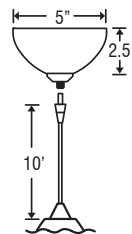

1XM: 1 Light Dome

- Pendant Shade and Cord/Socket Set, plus Monopoint Dome Canopy
- 10' Field-adjustable cord provided
- Quick-Connect Jack provided
- Quick-Connect Adapter integral
- 1x electronic transformer included