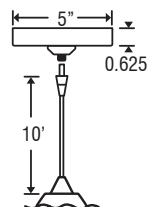

1XP: 1 Light Flat

- Pendant Shade and Cord/Socket Set, plus Monopoint Flat Canopy
- 10' Field-adjustable cord provided
- Quick-Connect Jack provided
- Quick-Connect Adapter integral
- 1x electronic transformer included, fits partially in junction box