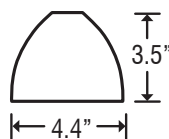

5440DW
Black Dicro Wavy