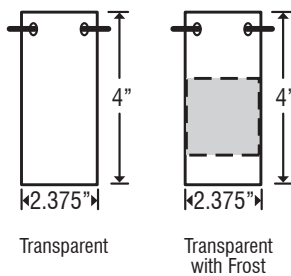

DRY

SPECIFICATIONS:

DESCRIPTION

Low Voltage mini pendant with handcrafted glass.
Includes Quick-Connect jack.

LAMPING

35 Watt halogen MR16 12V lamp (included).

DIFFUSER

Shade shall be handcrafted glass of various decors.
Available with frosted area on the inside surface for more diffusion.
Diameter of 2.375" and height of 4.0"

Refer to back page. Available as Quick-Connect element only,
or with rail adapter, or with 1 light Quick-Connect canopy.

MOUNTING

Canopies mount directly to 4" round or octagonal ceiling box.
Suitable for sloped ceilings.

Trans. Olive • Satin Nickel

For ordering information, see page back.

Glass dimensions provided are nominal. Allowance must be made for dimensional tolerance in handcrafted glasses.

REVISED 7/08

12V Quick-Connect Mini Pendant: Scope