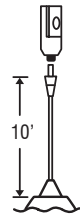

PENDANT ELEMENT OPTIONS:

XP: Pendant Element

- Pendant Shade and Cord/Socket Set
- 10' Field-adjustable cord provided
- Quick-Connect Jack provided
- Compatible with Besa Monorail System and Canopies

RXP: Element + Rail Adapter