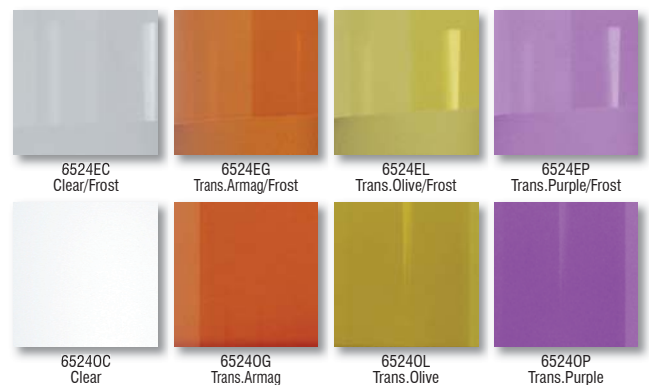

For ordering information, see page back.

Glass dimensions provided are nominal. Allowance must be made for dimensional tolerance in handcrafted glasses.

REVISED 7/08