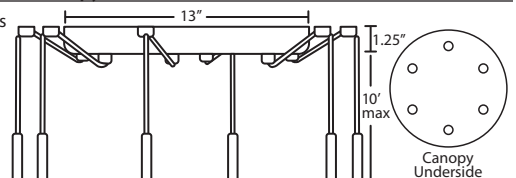

CORD SLEEVES:

If concealing the cord is desired, order our 0.25" dia. metal sleeves. Each sleeve is 18" long and may be field cut.

T118-SN Satin Nickel
T118-BR Bronze

ADDITIONAL STEM SECTIONS:

Additional connecting stems are available to increase overall length, up to a maximum 10'.

T203-SN or **T203-BR** 3" Section
T206-SN or **T206-BR** 6" Section
T212-SN or **T212-BR** 12" Section
T218-SN or **T218-BR** 18" Section

Project Information:

PENDANT OPTIONS:

1 Light Canopy

- Dome style (allows install without cutting cord), or Flat style

3 Light Round Canopy

- 3x stemhooks included

3 Light Linear Canopy

- 2x stemhooks included

3 Light Large Round Canopy

- 3x stemhooks included

3 Light Bar Canopy

- Some offset installation possible

6 Light Round Canopy

- 6x stemhooks included

Stem Pendant

- Flat style for incandescent, Dome style for CFL
- Swivel at canopy, suitable for sloped ceilings
- Includes 4 connectable sections (1x 3", 1x 6", 1x 12", 1x 18") plus telescoping piece for up to 3" adjustment