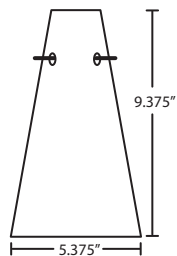

DIFFUSER

Shade shall be handcrafted glass of various decors.
5.375" Dia. x 9.375" H

SUSPENSION

Cord-hung: 10' SVT-type cord, complete with 5" decorative sleeve at the socketholder. Jacket coordinates with metal finish. Available on 1, 3 or 6 light canopies, shown on next page. Plated stamped steel construction. Bronze or Satin Nickel.

Stem-mount: 4 connectable stem sections (3", 6", 12" and 18" lengths) plus telescoping piece for up to 3" adjustment, 10' max. 5" Dia. canopy (with swivel) and stem sections are plated steel. Bronze or Satin Nickel.

Glass:

For ordering information, see next page

All dimensions provided are nominal.
Allowance must be made for dimensional tolerance in handcrafted glasses.

REV 7/10

ORDERING:

Cord Fixture	Decor	Lamping	Metal Finish
1JC 1 Lt. Dome	412407 Opal Matte	() 100W A19 Incand.	BR Bronze
1JT 1 Lt. Flat	412418 Amber Cloud	F1 1x 18W TBX	SN Satin Nickel
3JB 3 Lt. Linear	412419 Carrera	X* 27W GU-24 max	
3JC 3 Lt. Round	412441 Garnet	<i>F1 avail. on 1JC/1TC only</i>	
3JV 3 Lt. Bar	412480 Amber Matte	<i>*Lamp QTY</i>	
3JW 3 Lt. Lrg. Rnd.	412486 Blue Cloud		
6JC 6 Lt. Round	4124AM Apricot Matte		
	4124CE Ceylon		
<u>Stem Fixture</u>	4124CM Cobalt Blue Matte		
1TC 1 Lt. CFL Dome	4124HN Honey		
1TT 1 Lt. Flat	4124RM Ruby Matte		
	4124VM Vanilla Matte		

CORD SLEEVES:

If concealing the cord is desired, order our 0.25" dia. metal sleeves. Each sleeve is 18" long and may be field cut.

T118-SN Satin Nickel
T118-BR Bronze

ADDITIONAL STEM SECTIONS:

Additional connecting stems are available to increase overall length, up to a maximum 10'.