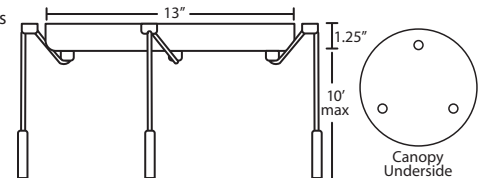

CORD SLEEVES:

If concealing the cord is desired, order our 0.25" dia. metal sleeves. Each sleeve is 18" long and may be field cut.

T118-SN Satin Nickel
T118-BR Bronze

ADDITIONAL STEM SECTIONS:

Additional connecting stems are available to increase overall length, up to a maximum 10'.

T203-SN or **T203-BR** 3" Section
T206-SN or **T206-BR** 6" Section
T212-SN or **T212-BR** 12" Section
T218-SN or **T218-BR** 18" Section

Project Information:

PENDANT OPTIONS:

1 Light Canopy

- Dome style (allows install without cutting cord), or Flat style

3 Light Round Canopy

- 3x stemhooks included

3 Light Linear Canopy

- 2x stemhooks included

3 Light Large Round Canopy

- 3x stemhooks included

3 Light Bar Canopy

- Some offset installation possible

6 Light Round Canopy

- 6x stemhooks included

Stem Pendant

- Flat style for incandescent, Dome style for CFL
- Swivel at canopy, suitable for sloped ceilings
- Includes 4 connectable sections (1x 3", 1x 6", 1x 12", 1x 18") plus telescoping piece for up to 3" adjustment