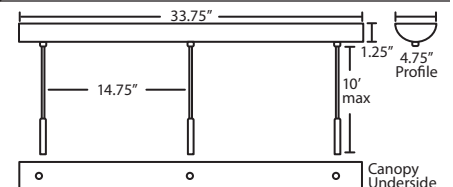

Stem-mount: 4 connectable stem sections (3", 6", 12" and 18" lengths) plus telescoping piece for up to 3" adjustment, 10' max. 5" Dia. canopy (with swivel) and stem sections are plated steel. Bronze or Satin Nickel.

CORD SLEEVES:

If concealing the cord is desired, order our 0.25" dia. metal sleeves. Each sleeve is 18" long and may be field cut.

T118-SN Satin Nickel
T118-BR Bronze

ADDITIONAL STEM SECTIONS:

Additional connecting stems are available to increase overall length, up to a maximum 10'.

T203-SN or **T203-BR** 3" Section
T206-SN or **T206-BR** 6" Section
T212-SN or **T212-BR** 12" Section
T218-SN or **T218-BR** 18" Section

Project Information:

PENDANT OPTIONS:

1 Light Canopy

- Dome style (allows install without cutting cord), or Flat style

3 Light Round Canopy

- 3x stemhooks included

3 Light Linear Canopy

- 2x stemhooks included

3 Light Large Round Canopy

- 3x stemhooks included

3 Light Bar Canopy

- Some offset installation possible