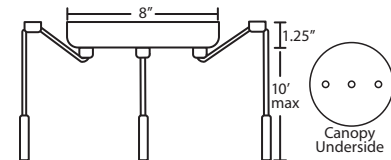

Stem-mount: 4 connectable stem sections (3", 6", 12" and 18" lengths) plus telescoping piece for up to 3" adjustment, 10' max. 5" Dia. canopy (with swivel) and stem sections are plated steel. Bronze or Satin Nickel.

CORD SLEEVES:

If concealing the cord is desired, order our 0.25" dia. metal sleeves. Each sleeve is 18" long and may be field cut.

T118-SN Satin Nickel
T118-BR Bronze

ADDITIONAL STEM SECTIONS:

Additional connecting stems are available to increase overall length, up to a maximum 10'.

T203-SN or **T203-BR** 3" Section
T206-SN or **T206-BR** 6" Section
T212-SN or **T212-BR** 12" Section
T218-SN or **T218-BR** 18" Section

Project Information:

PENDANT OPTIONS:

1 Light Canopy

- Dome style (allows install without cutting cord), or Flat style

3 Light Round Canopy

- 3x stemhooks included

3 Light Linear Canopy

- 2x stemhooks included

3 Light Large Round Canopy

- 3x stemhooks included

3 Light Bar Canopy

- Some offset installation possible