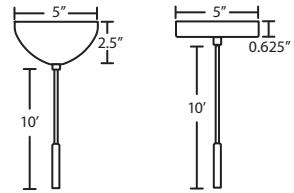

ORDERING:

Cord Fixture	Decor	Lamping	Metal Finish
1JC 1 Lt. Dome	412407 Opal Matte	( ) 100W A19 Incand.	BR Bronze
1JT 1 Lt. Flat	412418 Amber Cloud	F1 1x 18W TBX	SN Satin Nickel
3JB 3 Lt. Linear	412419 Carrera	X* 27W GU-24 max	
3JC 3 Lt. Round	412441 Garnet	<i>F1 avail. on 1JC/1TC only</i>	
3JV 3 Lt. Bar	412480 Amber Matte	<i>*Lamp QTY</i>	
3JW 3 Lt. Lrg. Rnd.	412486 Blue Cloud		
6JC 6 Lt. Round	4124AM Apricot Matte		
	4124CE Ceylon		
<u>Stem Fixture</u>	4124CM Cobalt Blue Matte		
1TC 1 Lt. CFL Dome	4124HN Honey		
1TT 1 Lt. Flat	4124RM Ruby Matte		
	4124VM Vanilla Matte		

CORD SLEEVES:

If concealing the cord is desired, order our 0.25" dia. metal sleeves. Each sleeve is 18" long and may be field cut.

T118-SN Satin Nickel
T118-BR Bronze

ADDITIONAL STEM SECTIONS:

Additional connecting stems are available to increase overall length, up to a maximum 10'.

T203-SN or **T203-BR** 3" Section
T206-SN or **T206-BR** 6" Section
T212-SN or **T212-BR** 12" Section
T218-SN or **T218-BR** 18" Section

Project Information:

PENDANT OPTIONS:

1 Light Canopy

- Dome style (allows install without cutting cord), or Flat style