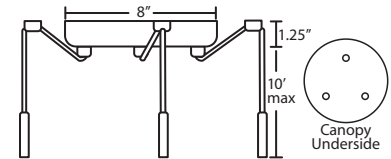

Stem-mount: 4 connectable stem sections (3", 6", 12" and 18" lengths) plus telescoping piece for up to 3" adjustment, 10' max. 5" Dia. canopy (with swivel) and stem sections are plated steel. Bronze or Satin Nickel.

CORD SLEEVES:

If concealing the cord is desired, order our 0.25" dia. metal sleeves. Each sleeve is 18" long and may be field cut.

T118-SN Satin Nickel
T118-BR Bronze

ADDITIONAL STEM SECTIONS:

Additional connecting stems are available to increase overall length, up to a maximum 10'.

T203-SN or **T203-BR** 3" Section
T206-SN or **T206-BR** 6" Section
T212-SN or **T212-BR** 12" Section
T218-SN or **T218-BR** 18" Section

Project Information:

PENDANT OPTIONS:

1 Light Canopy

- Dome style (allows install without cutting cord), or Flat style

3 Light Round Canopy

- 3x stemhooks included

3 Light Linear Canopy

- 2x stemhooks included

3 Light Large Round Canopy

- 3x stemhooks included

3 Light Bar Canopy

- Some offset installation possible