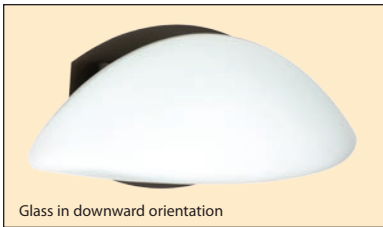

SPECIFICATIONS:

DESCRIPTION

1-3 Light vanity luminaires featuring handcrafted glass.

LAMPING

Standard is 60W G9 Halogen 120V, *included*.
Suitable for dimming with a standard incandescent dimmer.

DIFFUSER

Opal Matte glass diffusers feature enclosed quarter-sphere shape.

CONSTRUCTION

Canopy and oval faceplate (7.5" x 4.75" H) are plated steel.
Lampholders are stamped steel, on 0.5" square steel tubing, with plated finish.

METAL FINISH

Fixture shall be finished in Bronze, Polish Nickel or Satin Nickel.

MOUNTING

Installs directly to a 4" octagonal outlet box. Wall-mount only.
Glass diffuser can be oriented upward or downward.

LABELS

UL or ETL Listed. Suitable for Damp Locations (interior use only).

1WM-231807-BR

Glass in downward orientation

1WM-231807-SN
11.875" L x 4.875" H x 5" D

2WM-231807-SN
24.625" L x 4.875" H x 5.375" D

3WM-231807-SN
37.5" L x 4.875" H x 5.375" D

ORDERING:

Fixture	Decor	Metal Finish
1WM 1 Light	231807 Opal Matte	BR Bronze
2WM 2 Light		PN Polished Nickel
3WM 3 Light		SN Satin Nickel