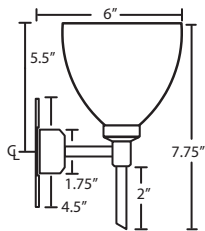

**DIFFUSER**

Shade shall be handcrafted glass of various decors. 5.0" Dia. x 4.5" H, spaced 7.875" apart on center.

**CONSTRUCTION**

Fixture utilizes metal arm assembly and stamped steel body, with plated finish. Decorative finials can be removed for downlighting applications. Decorative outlet box cover optional when not required.

**METAL FINISH**

Fixture shall be finished in Bronze, Polish Nickel or Satin Nickel.

**MOUNTING**

Installs directly to a 4" octagonal outlet box, with 1.75" left or right offset. Canopy allows direct wiring without outlet box, where armored cable or non-metallic sheathed cable is employed, and the decorative outlet box cover is not required. Orient upward or downward, wall-mount only.

**LABELS**

UL or ETL Listed. Suitable for Damp Locations (interior use only).

**For ordering information, see next page**

All dimensions provided are nominal. Allowance must be made for dimensional tolerance in handcrafted glasses.

2SW: 14.625" L

3SW: 22.5" L

4SW: 30.375" L

Canopy allows direct wiring without outlet box, where armored cable or non-metallic sheathed cable is employed, and the decorative outlet box cover is not required. Orient upward or downward, wall-mount only.