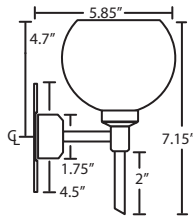

DIFFUSER

Shade shall be handcrafted glass of various decors.
4.75" Dia. x 3.875" H, spaced 7.875" apart on center.

CONSTRUCTION

Fixture utilizes metal arm assembly and stamped steel body, with plated
finish. Decorative finials can be removed for downlighting applications.
Decorative outlet box cover optional when not required.

METAL FINISH

Fixture shall be finished in Bronze, Polish Nickel or Satin Nickel.

MOUNTING

Installs directly to a 4" octagonal outlet box, with 1.75" left or right offset.
Canopy allows direct wiring without outlet box, where armored cable or
non-metallic sheathed cable is employed, and the decorative outlet box
cover is not required. Orient upward or downward, wall-mount only.

LABELS

UL or ETL Listed. Suitable for Damp Locations (interior use only).

For ordering information, see next page

All dimensions provided are nominal.
Allowance must be made for dimensional tolerance in handcrafted glasses.

2SW: 14.625" L

3SW: 22.5" L

4SW: 30.375" L

Canopy allows direct wiring without outlet box, where armored cable or non-metallic sheathed cable is employed, and the decorative outlet box cover is not required. Orient upward or downward, wall-mount only.