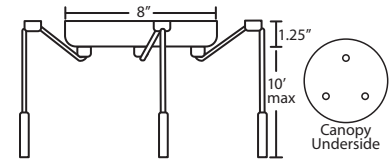

Stem-mount: 4 connectable stem sections (3", 6", 12" and 18" lengths) plus telescoping piece for up to 3" adjustment, 10' max. 5" Dia. canopy (with swivel) and stem sections are plated steel. Bronze or Satin Nickel.

CORD SLEEVES:
If concealing the cord is desired, order our 0.25" dia. metal sleeves. Each sleeve is 18" long and may be field cut.

T118-SN Satin Nickel
T118-BR Bronze

ADDITIONAL STEM SECTIONS:
Additional connecting stems are available to increase overall length, up to a maximum 10'.

T203-SN or **T203-BR** 3" Section
T206-SN or **T206-BR** 6" Section
T212-SN or **T212-BR** 12" Section
T218-SN or **T218-BR** 18" Section

Project Information:

PENDANT OPTIONS:

1 Light Canopy

- Dome style (allows install without cutting cord), or Flat style

3 Light Round Canopy

- 3x stemhooks included

3 Light Linear Canopy

- 2x stemhooks included

3 Light Large Round Canopy

- 3x stemhooks included

3 Light Bar Canopy

- Some offset installation possible