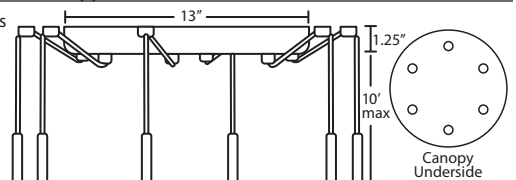

CORD SLEEVES:
If concealing the cord is desired, order our 0.25" dia. metal sleeves. Each sleeve is 18" long and may be field cut.

T118-SN Satin Nickel
T118-BR Bronze

ADDITIONAL STEM SECTIONS:
Additional connecting stems are available to increase overall length, up to a maximum 10'.

T203-SN or **T203-BR** 3" Section
T206-SN or **T206-BR** 6" Section
T212-SN or **T212-BR** 12" Section
T218-SN or **T218-BR** 18" Section

Project Information:

PENDANT OPTIONS:

1 Light Canopy

- Dome style (allows install without cutting cord), or Flat style

3 Light Round Canopy

- 3x stemhooks included

3 Light Linear Canopy

- 2x stemhooks included

3 Light Large Round Canopy

- 3x stemhooks included

3 Light Bar Canopy

- Some offset installation possible

6 Light Round Canopy

- 6x stemhooks included

Stem Pendant

- Flat style for incandescent, Dome style for CFL
- Swivel at canopy, suitable for sloped ceilings
- Includes 4 connectable sections (1x 3", 1x 6", 1x 12", 1x 18") plus telescoping piece for up to 3" adjustment