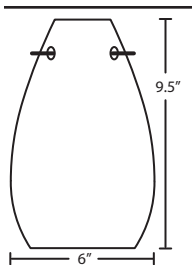

Stem-mount: 4 connectable stem sections (3", 6", 12" and 18" lengths) plus telescoping piece for up to 3" adjustment, 10' max. 5" Dia. canopy (with swivel) and stem sections are plated steel. Bronze or Satin Nickel.

MOUNTING

Installs directly to a 4" octagonal ceiling box. Suitable for sloped ceilings.

LABELS

UL or ETL Listed. Suitable for Damp Locations (interior use only).
Consult factory concerning lower wattage labeling for energy requirements.

Glass:

For ordering information, see next page

All dimensions provided are nominal.
Allowance must be made for dimensional tolerance in handcrafted glasses.

REV 7/10

ORDERING:

Cord Fixture	Decor	Lamping	Metal Finish
1JC 1 Lt. Dome	412607 Opal Matte	() 100W A19 Incand.	BR Bronze
1JT 1 Lt. Flat	412618 Amber Cloud	F1 1x 18W TBX	SN Satin Nickel
3JB 3 Lt. Linear	412619 Carrera	X* 27W GU-24 max	
3JC 3 Lt. Round	412641 Garnet	<i>F1 avail. on 1JC/1TC only</i>	
3JV 3 Lt. Bar	412680 Amber Matte	<i>*Lamp QTY</i>	
3JW 3 Lt. Lrg. Rnd.	412686 Blue Cloud		
6JC 6 Lt. Round	4126CE Ceylon		
	4126HB Habanero		
<u>Stem Fixture</u>	4126HN Honey		
1TC 1 Lt. CFL Dome	4126MA Magma		
1TT 1 Lt. Flat	4126MG Marble Grigio		
	4126VM Vanilla Matte		

CORD SLEEVES:
If concealing the cord is desired, order our 0.25" dia. metal sleeves. Each sleeve is 18" long and may be field cut.

T118-SN Satin Nickel
T118-BR Bronze

ADDITIONAL STEM SECTIONS:
Additional connecting stems are available to increase overall length, up to a maximum 10'.