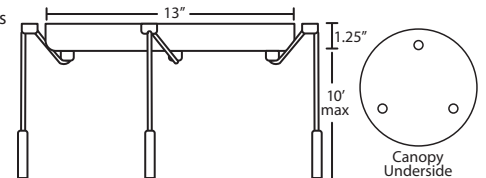

CORD SLEEVES:
If concealing the cord is desired, order our 0.25" dia. metal sleeves. Each sleeve is 18" long and may be field cut.

T118-SN Satin Nickel
T118-BR Bronze

ADDITIONAL STEM SECTIONS:
Additional connecting stems are available to increase overall length, up to a maximum 10'.

T203-SN or **T203-BR** 3" Section
T206-SN or **T206-BR** 6" Section
T212-SN or **T212-BR** 12" Section
T218-SN or **T218-BR** 18" Section

Project Information:

PENDANT OPTIONS:

1 Light Canopy

- Dome style (allows install without cutting cord), or Flat style

3 Light Round Canopy

- 3x stemhooks included

3 Light Linear Canopy

- 2x stemhooks included

3 Light Large Round Canopy

- 3x stemhooks included

3 Light Bar Canopy

- Some offset installation possible

6 Light Round Canopy

- 6x stemhooks included

Stem Pendant

- Flat style for incandescent, Dome style for CFL
- Swivel at canopy, suitable for sloped ceilings
- Includes 4 connectable sections (1x 3", 1x 6", 1x 12", 1x 18") plus telescoping piece for up to 3" adjustment