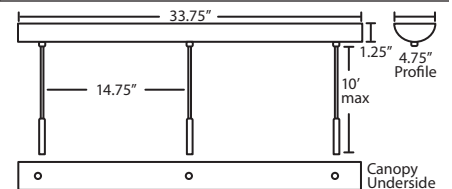

Stem-mount: 4 connectable stem sections (3", 6", 12" and 18" lengths) plus telescoping piece for up to 3" adjustment, 10' max. 5" Dia. canopy (with swivel) and stem sections are plated steel. Bronze or Satin Nickel.

CORD SLEEVES:
If concealing the cord is desired, order our 0.25" dia. metal sleeves. Each sleeve is 18" long and may be field cut.

T118-SN Satin Nickel
T118-BR Bronze

ADDITIONAL STEM SECTIONS:
Additional connecting stems are available to increase overall length, up to a maximum 10'.

T203-SN or **T203-BR** 3" Section
T206-SN or **T206-BR** 6" Section
T212-SN or **T212-BR** 12" Section
T218-SN or **T218-BR** 18" Section

Project Information:

PENDANT OPTIONS:

1 Light Canopy

- Dome style (allows install without cutting cord), or Flat style

3 Light Round Canopy

- 3x stemhooks included

3 Light Linear Canopy

- 2x stemhooks included

3 Light Large Round Canopy

- 3x stemhooks included

3 Light Bar Canopy

- Some offset installation possible