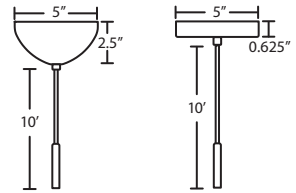

ORDERING:

Cord Fixture	Decor	Lamping	Metal Finish
1JC 1 Lt. Dome	412607 Opal Matte	( ) 100W A19 Incand.	BR Bronze
1JT 1 Lt. Flat	412618 Amber Cloud	F1 1x 18W TBX	SN Satin Nickel
3JB 3 Lt. Linear	412619 Carrera	X* 27W GU-24 max	
3JC 3 Lt. Round	412641 Garnet	<i>F1 avail. on 1JC/1TC only</i>	
3JV 3 Lt. Bar	412680 Amber Matte	<i>*Lamp QTY</i>	
3JW 3 Lt. Lrg. Rnd.	412686 Blue Cloud		
6JC 6 Lt. Round	4126CE Ceylon		
	4126HB Habanero		
<u>Stem Fixture</u>	4126HN Honey		
1TC 1 Lt. CFL Dome	4126MA Magma		
1TT 1 Lt. Flat	4126MG Marble Grigio		
	4126VM Vanilla Matte		

CORD SLEEVES:
If concealing the cord is desired, order our 0.25" dia. metal sleeves. Each sleeve is 18" long and may be field cut.

T118-SN Satin Nickel
T118-BR Bronze

ADDITIONAL STEM SECTIONS:
Additional connecting stems are available to increase overall length, up to a maximum 10'.

T203-SN or **T203-BR** 3" Section
T206-SN or **T206-BR** 6" Section
T212-SN or **T212-BR** 12" Section
T218-SN or **T218-BR** 18" Section

Project Information:

PENDANT OPTIONS:

1 Light Canopy

- Dome style (allows install without cutting cord), or Flat style