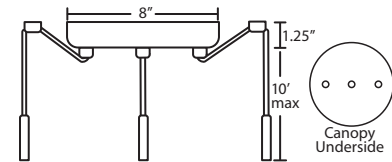

Stem-mount: 4 connectable stem sections (3", 6", 12" and 18" lengths) plus telescoping piece for up to 3" adjustment, 10' max. 5" Dia. canopy (with swivel) and stem sections are plated steel. Bronze or Satin Nickel.

CORD SLEEVES:
If concealing the cord is desired, order our 0.25" dia. metal sleeves. Each sleeve is 18" long and may be field cut.

T118-SN Satin Nickel
T118-BR Bronze

ADDITIONAL STEM SECTIONS:
Additional connecting stems are available to increase overall length, up to a maximum 10'.

T203-SN or **T203-BR** 3" Section
T206-SN or **T206-BR** 6" Section
T212-SN or **T212-BR** 12" Section
T218-SN or **T218-BR** 18" Section

Project Information:

PENDANT OPTIONS:

1 Light Canopy

- Dome style (allows install without cutting cord), or Flat style

3 Light Round Canopy

- 3x stemhooks included

3 Light Linear Canopy

- 2x stemhooks included

3 Light Large Round Canopy

- 3x stemhooks included

3 Light Bar Canopy

- Some offset installation possible