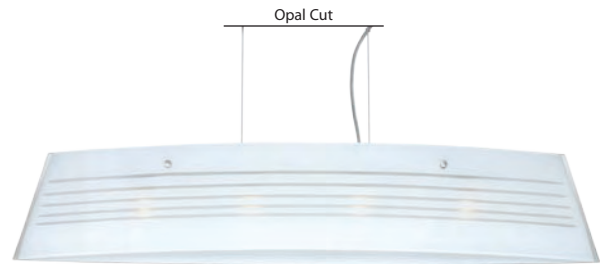

SPECIFICATIONS:

DESCRIPTION

Cable-hung linear pendant with handcrafted glass diffuser.

LAMPING

40W low-pressure G9 Halogen 120V lamps, *included*.
 Lamps are suitable for use in an open fixture.

DIFFUSER

Shade shall be handcrafted glass of various decors.

Silhouette 28: 27.625" L x 5.5"W x 6.375" H, LS3 Fixture: 3x G9 lamps

Silhouette 36: 35.5" L x 5.875"W x 6.75" H, LS4 Fixture: 4x G9 lamps

CORD

Standard cord is 10' AWM-type. Clear or bronze tint coordinates with metal finish. 2x 18" cord sleeves for optional use included. See next page for ordering additional sleeves.

CANOPY

Canopy (10.0" x 4.5" x 1" H) is plated stamped steel, with 2x 10' stainless steel cable support.

METAL FINISH

Canopy, linear fixture and glass retainer hardware shall be finished in Bronze, Polished Nickel or Satin Nickel.

MOUNTING

Installs directly to a 4" octagonal ceiling box. Suitable for sloped ceilings, when not using cord sleeves.

LABELS

UL or ETL Listed. Suitable for Damp Locations (interior use only).

Mirror Frost Decor shown unlit, with cord sleeves installed