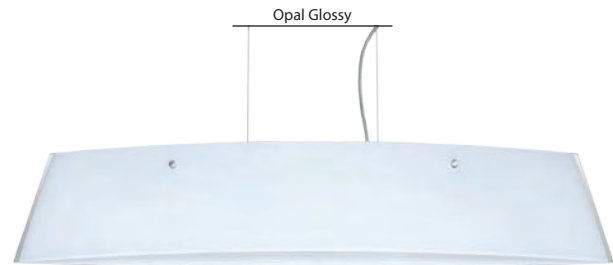

SPECIFICATIONS:

DESCRIPTION

Cable-hung linear pendant with handcrafted glass diffuser.

LAMPING

40W low-pressure G9 Halogen 120V lamps, *included*.
 Lamps are suitable for use in an open fixture.

DIFFUSER

Shade shall be handcrafted glass of various decors.

Silhouette 28: 27.625" L x 5.5"W x 6.375" H, LS3 Fixture: 3x G9 lamps

Silhouette 36: 35.5" L x 5.875"W x 6.75" H, LS4 Fixture: 4x G9 lamps

CORD

Standard cord is 10' AWM-type. Clear or bronze tint coordinates with metal finish. 2x 18" cord sleeves for optional use included. See next page for ordering additional sleeves.

CANOPY

Canopy (10.0" x 4.5" x 1" H) is plated stamped steel, with 2x 10' stainless steel cable support.

METAL FINISH

Canopy, linear fixture and glass retainer hardware shall be finished in Bronze, Polished Nickel or Satin Nickel.

MOUNTING

Installs directly to a 4" octagonal ceiling box. Suitable for sloped ceilings, when not using cord sleeves.

LABELS

UL or ETL Listed. Suitable for Damp Locations (interior use only).

Mirror Frost Decor shown unlit, with cord sleeves installed