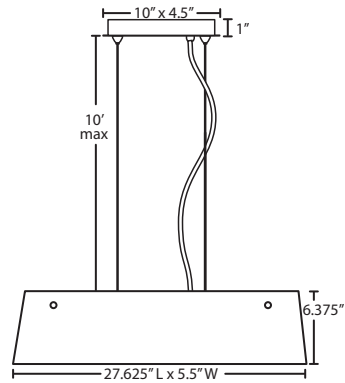

Silhouette 28: 27.625" L x 5.5"W x 6.375" H, LS3 Fixture: 3x G9 lamps

Silhouette 36: 35.5" L x 5.875"W x 6.75" H, LS4 Fixture: 4x G9 lamps

CORD

Standard cord is 10' AWM-type. Clear or bronze tint coordinates with metal finish. 2x 18" cord sleeves for optional use included. See next page for ordering additional sleeves.

CANOPY

Canopy (10.0" x 4.5" x 1" H) is plated stamped steel, with 2x 10' stainless steel cable support.

METAL FINISH

Canopy, linear fixture and glass retainer hardware shall be finished in Bronze, Polished Nickel or Satin Nickel.

L S 4 -		-	
Fixture	Decor		Metal Finish
LS4 4x 40W	445506 Opal Glossy	BR Bronze	
	445510 Opal Cut	PN Polished Nickel	
	4455MR Mirror Frost	SN Satin Nickel	

PENDANT FIXTURES:

Silhouette 28:
 Glass: 27.625" L x 5.5"W x 6.375" H
 LS3 Fixture:
 3x 40W G9 Halogen lamps, 120V

Silhouette 36:
 Glass: 35.5" L x 5.875"W x 6.75" H
 LS4 Fixture:
 4x 40W G9 Halogen lamps, 120V

Project Information:

ADDITIONAL CORD SLEEVES:
 Each linear pendant includes two 18" metal sleeves (0.25" dia.) for optional use, to cover the cord. Additional sleeves may be ordered. Field-cuttable.
T118-SN Satin Nickel
T118-BR Bronze