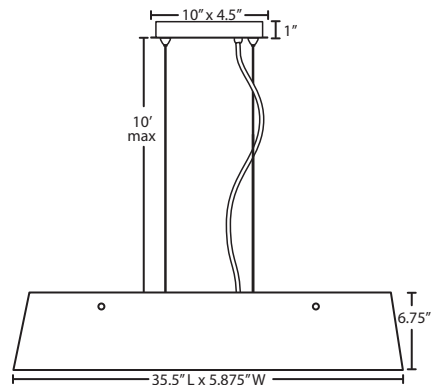

Silhouette 28: 27.625" L x 5.5"W x 6.375" H, LS3 Fixture: 3x G9 lamps

Silhouette 36: 35.5" L x 5.875"W x 6.75" H, LS4 Fixture: 4x G9 lamps

CORD

Standard cord is 10' AWM-type. Clear or bronze tint coordinates with metal finish. 2x 18" cord sleeves for optional use included. See next page for ordering additional sleeves.

CANOPY

Canopy (10.0" x 4.5" x 1" H) is plated stamped steel, with 2x 10' stainless steel cable support.

METAL FINISH

Canopy, linear fixture and glass retainer hardware shall be finished in Bronze, Polished Nickel or Satin Nickel.

L S 4 -		-	
Fixture	Decor		Metal Finish
LS4 4x 40W	445506 Opal Glossy	BR Bronze	
	445510 Opal Cut	PN Polished Nickel	
	4455MR Mirror Frost	SN Satin Nickel	

PENDANT FIXTURES:

Silhouette 28:
 Glass: 27.625" L x 5.5"W x 6.375" H
 LS3 Fixture:
 3x 40W G9 Halogen lamps, 120V

Silhouette 36:
 Glass: 35.5" L x 5.875"W x 6.75" H
 LS4 Fixture:
 4x 40W G9 Halogen lamps, 120V

Project Information:

ADDITIONAL CORD SLEEVES:
 Each linear pendant includes two 18" metal sleeves (0.25" dia.) for optional use, to cover the cord. Additional sleeves may be ordered. Field-cuttable.
T118-SN Satin Nickel
T118-BR Bronze