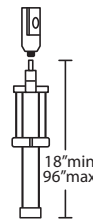

RXA Adjustable Pendant + Rail Adapter

READY FOR RAIL

- Easy cord adjuster, just squeeze and move up/down
- Pendant Shade and Cord/Socket Set, plus Rail Adapter
- 8' Field-adjustable bare silver-color braided cable
- Swivel/pivot feature, suitable for use on sloped ceilings
- Quick-Connect Jack provided
- Compatible with Besa Monorail System
- Bronze or Satin Nickel metal finishes