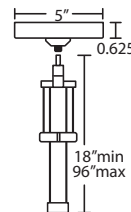

1XA Adjustable Pendant + Monopoint Flat Canopy

- Easy cord adjuster, just squeeze and move up/down
- Pendant Shade and Cord/Socket Set, plus Flat Canopy
- 1x electronic 60W dimmable transformer, fits partially in junction box
- 8' Field-adjustable bare silver-color braided cable
- Swivel/pivot feature, suitable for use on sloped ceilings
- Quick-Connect Jack provided
- Integral Quick-Connect adapter
- Bronze or Satin Nickel metal finishes

Project Information: