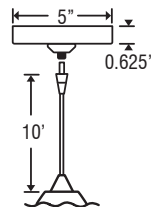

1XP: 1 Light Flat

- Pendant Shade and Cord/Socket Set, plus Monopoint Flat Canopy
- 10' Field-adjustable cord provided
- Quick-Connect Jack provided
- Quick-Connect Adapter integral
- 1x electronic transformer included, fits partially in junction box