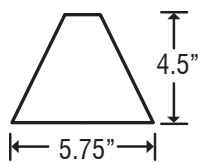

For ordering information, see page back.

Glass dimensions provided are nominal. Allowance must be made for dimensional tolerance in handcrafted glasses.

REVISED 7/08