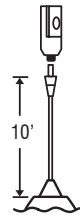

REVISED 7/08

12V Quick-Connect Mini Pendant: Pahu 4

DRY

ORDERING:

Element Options	Shade	Metal Finish
XP Jack Only	A44007 Trans. Amethyst/Opal	BR Bronze
RXP Rail-Ready	C44007 Clear/Opal	SN Satin Nickel
1XM Dome Monopoint	G44007 Trans. Armagnac/Opal	
1XP Flat Monopoint	L44007 Trans. Olive/Opal	

PENDANT ELEMENT OPTIONS:

XP: Pendant Element

- Pendant Shade and Cord/Socket Set
- 10' Field-adjustable cord provided
- Quick-Connect Jack provided
- Compatible with Besa Monorail System and Canopies

RXP: Element + Rail Adapter