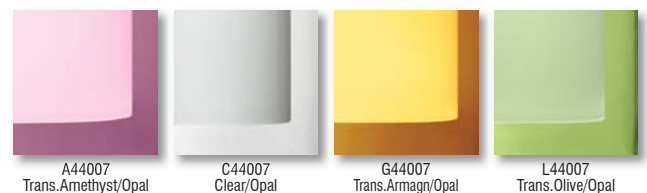

METAL FINISH

Shade fitter is finished in either Bronze or Satin Nickel.

ELEMENT OPTIONS

Refer to back page. Available as Quick-Connect element only, or with rail adapter, or with 1 light Quick-Connect canopy.

LABELS

ETL listed. Suitable for Dry Locations (interior use only).

Trans. Armagnac/Opal • Satin Nickel

For ordering information, see page back.

Glass dimensions provided are nominal. Allowance must be made for dimensional tolerance in handcrafted glasses.