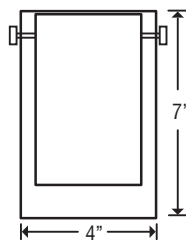

For ordering information, see page back.

Glass dimensions provided are nominal. Allowance must be made for dimensional tolerance in handcrafted glasses.

REVISED 7/08