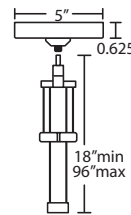

1XA Adjustable Pendant + Monopoint Flat Canopy

- Easy cord adjuster, just squeeze and move up/down
- Pendant Shade and Cord/Socket Set, plus Flat Canopy
- 1x electronic 60W dimmable transformer, fits partially in junction box
- 8' Field-adjustable bare silver-color braided cable
- Swivel/pivot feature, suitable for use on sloped ceilings
- Quick-Connect Jack provided
- Integral Quick-Connect adapter
- Bronze or Satin Nickel metal finishes