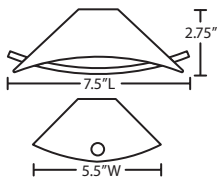

Glass Dimensions:

181304
Marble/Clear