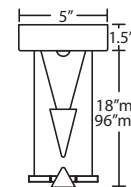

Also Available: Fixed-Connect Adj. Pendant

1AC 1 Light Adjustable Pendant

- Adjustable "pull up & down" feature utilizes a solid brass weight as a counter-balance.
- NOT suitable for use on sloped ceilings
- 1x electronic 60W dimmable 120V transformer
- 8' Silver-color braided cable
- Installs to standard 4" octagonal junction box
- Provided with 35W Halogen lamp
- Bronze or Brushed Steel metal finishes

Project Information:

MORE MOUNTING OPTIONS:

- Besa quick-connect canopies, order separately

3Lt Linear: T23BQ 	3Lt Round: T23XQ 	3Lt Lrg. Rnd: T23XL 	6Lt Round: T26XQ
1Lt Dome: T21MQ 	3Lt Bar: T23VQ 	4Lt Bar: T24VQ 	

- Besa Monorail system, order separately