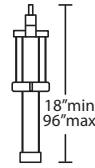

ORDERING:

Adjustable Options	Decor	Metal Finish
XA Jack Only	181304 Marble/Clear	BR Bronze
RXA Rail-Ready	181305 Mocha/Clear	SN Satin Nickel
1XA 1 Lt. Flat Canopy	191352 Marble	
	191383 Mocha	

PENDANT OPTIONS:

XA Adjustable Pendant Element Only

- Easy cord adjuster, just squeeze and move up/down
- Pendant Shade and Cord/Socket Set
- 8' Field-adjustable bare silver-color braided cable
- Swivel/pivot feature, suitable for use on sloped ceilings
- Quick-Connect Jack provided
- Compatible with Besa Canopies and Rail Adapter
- Bronze or Satin Nickel metal finishes