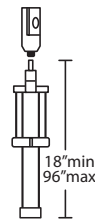

RXA Adjustable Pendant + Rail Adapter

READY FOR RAIL

- Easy cord adjuster, just squeeze and move up/down
- Pendant Shade and Cord/Socket Set, plus Rail Adapter
- 8' Field-adjustable bare silver-color braided cable
- Swivel/pivot feature, suitable for use on sloped ceilings
- Quick-Connect Jack provided
- Compatible with Besa Monorail System
- Bronze or Satin Nickel metal finishes