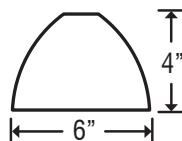

For ordering information, see page back.

Glass dimensions provided are nominal. Allowance must be made for dimensional tolerance in handcrafted glasses.

REVISED 7/08