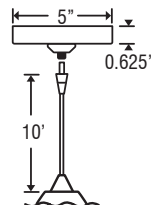

1XP: 1 Light Flat

- Pendant Shade and Cord/Socket Set, plus Monopoint Flat Canopy
- 10' Field-adjustable cord provided
- Quick-Connect Jack provided
- Quick-Connect Adapter integral
- 1x electronic transformer included, fits partially in junction box