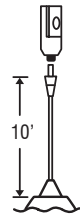

RXP: Element + Rail Adapter

- **RAIL-READY**
- Pendant Shade and Cord/Socket Set, plus Rail Adapter
- 10' Field-adjustable cord provided
- Quick-Connect Jack provided