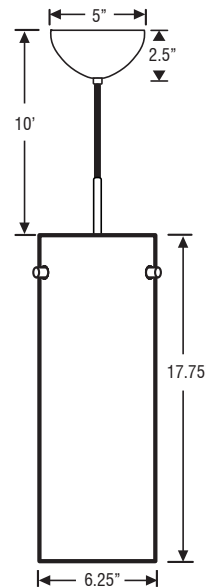

SPECIFICATIONS:

DESCRIPTION

Cord-hung pendant with with handcrafted glass diffuser.

MOUNTING

Installs directly to a 4" round or octagonal ceiling box.
Suitable for sloped ceilings.

LAMPING

150W medium-base A21 incandescent lamp (not included).
FLUORESCENT OPTION: 18W or 26W 120V CFL with non-dimming electronic ballast (lamp not included).

DIFFUSER

Shade shall be glass with various decors.
Diameter of 6.25" and height of 17.75".

CANOPY

Available with dome style canopy (allows easy install without cutting the cord) or flat style canopy.

METAL FINISH

Canopy, Shade Fitter and Sleeve shall be finished in either Black or White.

CORD

Standard cord is 10' 3-wire SJT, complete with 5" decorative sleeve at the socketholder. Cord color is black for black metal finish and white for white metal finish. Cords also available in 15' length.

LABELS

UL listed. Suitable for Damp Locations (interior use only)

1VC-412806-BK

ORDERING:

Canopy Style	Glass Decor	Metal Finish
1VC 1 Lt Dome (Incand)	412806 Opal Glossy	BK Black
1VT 1 Lt Flat ("")	4128HB Habanero	WH White
1VF 1 Lt Dome (18W CFL)	4128MA Magma	
1VH 1 Lt Dome (26W CFL)	4128OB Opal-Black	
	4128OG Opal-Armagnac	
	4128VG Vanilla Glossy