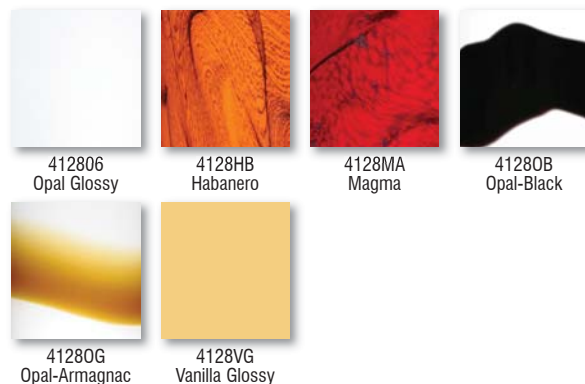

METAL & CORD FINISHES:

GLASS DECORS:

Glass dimensions provided are nominal. Allowance must be made for dimensional tolerance in handcrafted glasses.

REVISED 10/07

Project Information: