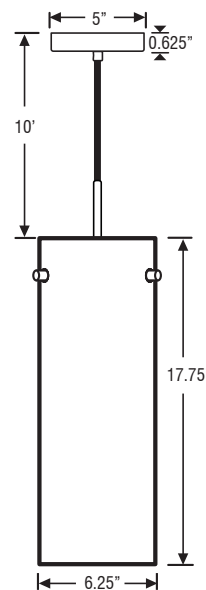

SPECIFICATIONS:

DESCRIPTION

Cord-hung pendant with with handcrafted glass diffuser.

MOUNTING

Installs directly to a 4" round or octagonal ceiling box.
Suitable for sloped ceilings.

LAMPING

150W medium-base A21 incandescent lamp (not included).
FLUORESCENT OPTION: 18W or 26W 120V CFL with non-dimming electronic ballast (lamp not included).

DIFFUSER

Shade shall be glass with various decors.
Diameter of 6.25" and height of 17.75".

CANOPY

Available with dome style canopy (allows easy install without cutting the cord) or flat style canopy.

METAL FINISH

Canopy, Shade Fitter and Sleeve shall be finished in either Black or White.

CORD

Standard cord is 10' 3-wire SJT, complete with 5" decorative sleeve at the socketholder. Cord color is black for black metal finish and white for white metal finish. Cords also available in 15' length.

LABELS

UL listed. Suitable for Damp Locations (interior use only)

1VC-412806-BK

ORDERING:

Canopy Style	Glass Decor	Metal Finish
1VC 1 Lt Dome (Incand)	412806 Opal Glossy	BK Black
1VT 1 Lt Flat ("")	4128HB Habanero	WH White
1VF 1 Lt Dome (18W CFL)	4128MA Magma	
1VH 1 Lt Dome (26W CFL)	4128OB Opal-Black	
	4128OG Opal-Armagnac	
	4128VG Vanilla Glossy