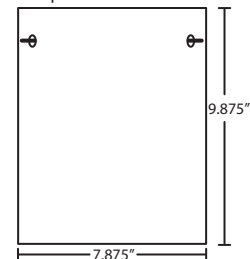

PENDANT OPTIONS:

Cable-hung

• 3x Cables, 1x Lampholder

Stem-mount

- Flat style
- Swivel at canopy, suitable for sloped ceilings
- Includes 4 connectable sections (1x 3", 1x 6", 1x 12", 1x 18") plus telescoping piece for up to 3" adjustment

Tamburo 8:

Glass: 7.875" Dia. x 9.875" H
Lamp: 1x 100W A19

Tamburo 12:

Glass: 11.75" Dia. x 10.625" H
Lamp: 1x 150W A21

Project Information:

ADDITIONAL STEM SECTIONS:

Additional connecting stems are available to increase overall length, up to a maximum 10'.

- T203-SN** or **T203-BR** 3" Section
- T206-SN** or **T206-BR** 6" Section
- T212-SN** or **T212-BR** 12" Section
- T218-SN** or **T218-BR** 18" Section