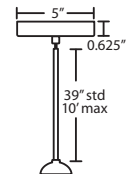

PENDANT OPTIONS:

Cable-hung

• 3x Cables, 1x Lampholder

Stem-mount

- Flat style
- Swivel at canopy, suitable for sloped ceilings
- Includes 4 connectable sections (1x 3", 1x 6", 1x 12", 1x 18") plus telescoping piece for up to 3" adjustment

Tamburo 8:

Glass: 7.875" Dia. x 9.875" H
Lamp: 1x 100W A19

Tamburo 12:

Glass: 11.75" Dia. x 10.625" H
Lamp: 1x 150W A21

Project Information:

ADDITIONAL STEM SECTIONS:

Additional connecting stems are available to increase overall length, up to a maximum 10'.

- T203-SN** or **T203-BR** 3" Section
- T206-SN** or **T206-BR** 6" Section
- T212-SN** or **T212-BR** 12" Section
- T218-SN** or **T218-BR** 18" Section