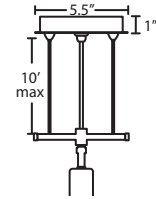

PENDANT OPTIONS:

Cable-hung

• 3x Cables, 1x Lampholder

Stem-mount

- Flat style
- Swivel at canopy, suitable for sloped ceilings
- Includes 4 connectable sections (1x 3", 1x 6", 1x 12", 1x 18") plus telescoping piece for up to 3" adjustment

Tamburo 8:

Glass: 7.875" Dia. x 9.875" H
Lamp: 1x 100W A19

Tamburo 12:

Glass: 11.75" Dia. x 10.625" H
Lamp: 1x 150W A21

Project Information:

ADDITIONAL STEM SECTIONS:

Additional connecting stems are available to increase overall length, up to a maximum 10'.