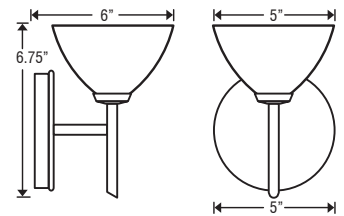

1	S	W	-	-	-	-	-	-	-	-	-	-	-	-	-	-	-	-	-	
Fixture Style		Shade										Metal Finish								
1SW	Mini sconce	165225	Frost Ribbed	BR	Bronze															
		174307	White	CR	Chrome															
		174309	Kandi	SN	Satin Nickel															
		174317	Pina																	
		174331	Red																	
		174337	Green																	
		174352	Marble																	
		174378	White Crackle																	
		174383	Mocha																	
		174387	Blue																	
		1743CH	Cherry																	
		1743OK	Oak																	
		1743SL	Solare																	
		1743TN	Titan																	
		184313	Opal-Gold																	
		184344	Bluegrass																	
		184369	Opal-Cut																	
		184380	Amber																	
		184395	Pearl																	
		574393	Dicro Ribbed