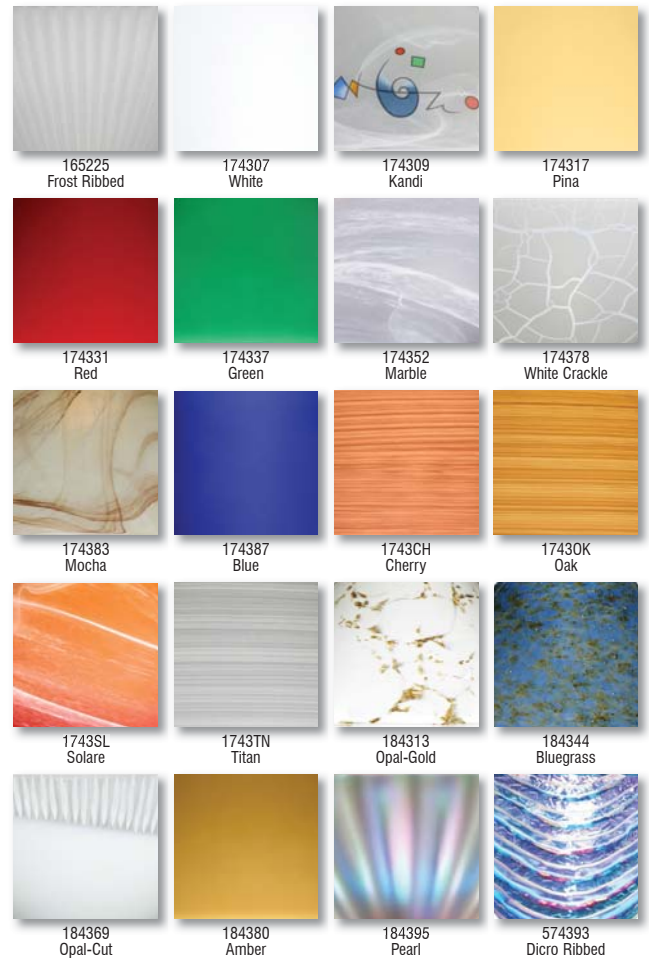

METAL FINISHES:

Project Information:

Glass dimensions provided are nominal. Allowance must be made for dimensional tolerance in handcrafted glasses.

REVISED 12/08