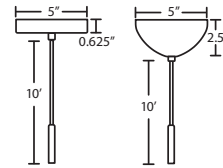

SASHA II

120V PENDANTS

ORDERING:

CONNECTION	GLASS OPTIONS	LAMP OPTIONS	METAL FINISH	OPTIONS
Cord Fixture	757207 Opal Matte	(blank) 40W G16½ Cand	BR Bronze	L 15' cord
1BC 1 Lt. Dome	757218 Amber Cloud	HAL 40W G9 Hal	SN Satin Nickel	LW Low wattage labeling
1BT 1 Lt. Flat	757219 Carrera	GU24 18W GU24 120V		
	757241 Garnet	LED 10W GU24 120V, dimmable		
	757280 Amber Matte			
	757286 Blue Cloud			
	7572CE Ceylon			
	7572CF Copper Foil			
	7572GF Gold Foil			
	7572HtB Habanero			
	7572HN Honey			
	7572HV Halva			
	7572MA Magma			
	7572MG Marble Grigio			
	7572SF Silver Foil			

Ex. 1BC-757218-SN
Sasha II Pendant w/ Amber Cloud Glass,
Satin Nickel Finish

PENDANT OPTIONS:

MONOPOINT PENDANT CANOPY

- Flat or Dome Canopy styles. Dome style allows adjustment without cutting cord.
- Suitable for sloped ceilings
- Cord: 10' SVT, 5" sleeve at socketholder (V Series utilizes SJT-type)
- Bronze or Satin Nickel

3BB or 3JB 3 LIGHT LINEAR CANOPY