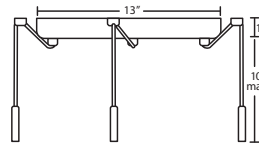

**DIFFUSER**

Shade shall be handcrafted glass of various decors. 6.325" Dia. x 5.5" H

**Opening sizes:** 42mm top.

**SUSPENSION**

**Cord-hung:** 10' SVT-type cord, complete with 5" decorative sleeve at the socketholder. Jacket coordinates with metal finish. Available on 1, 3 or 6 light canopies, shown on next page. Plated stamped steel construction. Bronze or Satin Nickel.

3BB or 3JB 3 LIGHT LINEAR CANOPY

- 2x stemhooks included
- Suitable for sloped ceilings
- Cords: 10' SVT, 5" sleeve at socketholder
- Bronze or Satin Nickel

3BC or 3JC 3 LIGHT ROUND CANOPY

- 3x stemhooks included
- Suitable for sloped ceilings
- Cords: 10' SVT, 5" sleeve at socketholder
- Bronze or Satin Nickel

3BW or 3JW 3 LIGHT LARGE ROUND CANOPY

- 3x stemhooks included
- Suitable for sloped ceilings
- Cords: 10' SVT, 5" sleeve at socketholder
- Bronze or Satin Nickel

3BV or 3JV 3 LIGHT BAR CANOPY

- Some offset installation possible
- Suitable for sloped ceilings
- Cords: 10' SVT, 5" sleeve at socketholder
- Bronze or Satin Nickel