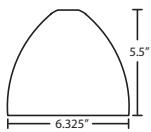

**DIFFUSER**

Shade shall be handcrafted glass of various decors. 6.325" Dia. x 5.5" H

**Opening sizes:** 42mm top.

**SUSPENSION**

**Cord-hung:** 10' SVT-type cord, complete with 5" decorative sleeve at the socketholder. Jacket coordinates with metal finish. Available on 1, 3 or 6 light canopies, shown on next page. Plated stamped steel construction. Bronze or Satin Nickel.

SASHA II SHOWN IN CARRERA (757219) & GARNET (757241)

**For ordering information, see next page**

All dimensions provided are nominal.  
Allowance must be made for dimensional tolerance in handcrafted glasses.