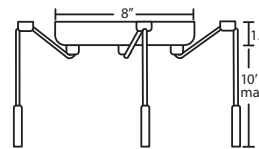

**DIFFUSER**

Shade shall be handcrafted glass of various decors. 6.325" Dia. x 5.5" H

**Opening sizes:** 42mm top.

**SUSPENSION**

**Cord-hung:** 10' SVT-type cord, complete with 5" decorative sleeve at the socketholder. Jacket coordinates with metal finish. Available on 1, 3 or 6 light canopies, shown on next page. Plated stamped steel construction. Bronze or Satin Nickel.

**Ex. 1BC-757218-SN**  
 Sasha II Pendant w/ Amber Cloud Glass,  
 Satin Nickel Finish

PENDANT OPTIONS:

MONOPOINT PENDANT CANOPY

- Flat or Dome Canopy styles. Dome style allows adjustment without cutting cord.
- Suitable for sloped ceilings
- Cord: 10' SVT, 5" sleeve at socketholder (V Series utilizes SJT-type)
- Bronze or Satin Nickel

3BB or 3JB 3 LIGHT LINEAR CANOPY

- 2x stemhooks included
- Suitable for sloped ceilings
- Cords: 10' SVT, 5" sleeve at socketholder
- Bronze or Satin Nickel

3BC or 3JC 3 LIGHT ROUND CANOPY

- 3x stemhooks included
- Suitable for sloped ceilings
- Cords: 10' SVT, 5" sleeve at socketholder
- Bronze or Satin Nickel