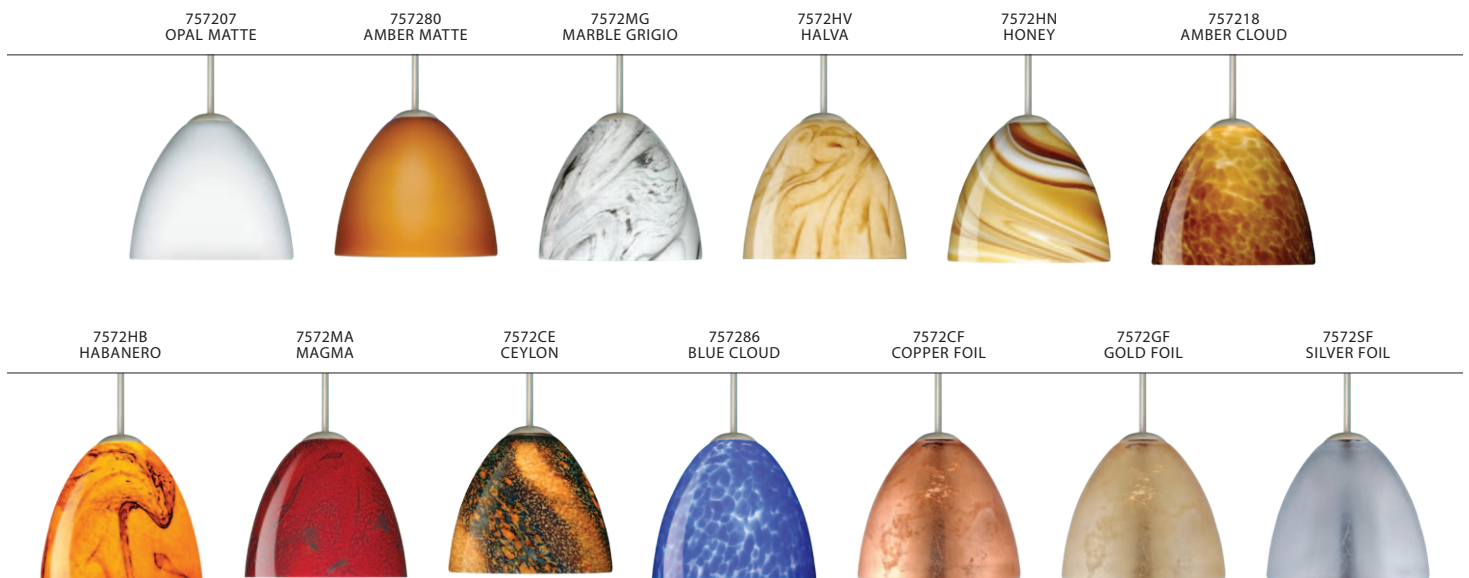

**DIFFUSER**

Shade shall be handcrafted glass of various decors. 6.325" Dia. x 5.5" H

**Opening sizes:** 42mm top.

**SUSPENSION**

**Cord-hung:** 10' SVT-type cord, complete with 5" decorative sleeve at the socketholder. Jacket coordinates with metal finish. Available on 1, 3 or 6 light canopies, shown on next page. Plated stamped steel construction. Bronze or Satin Nickel.

SASHA II SHOWN IN CARRERA (757219) & GARNET (757241)

**For ordering information, see next page**

All dimensions provided are nominal.  
Allowance must be made for dimensional tolerance in handcrafted glasses.