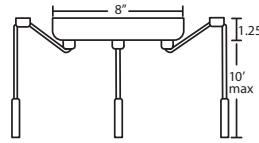

**DIFFUSER**

Shade shall be handcrafted glass of various decors. 6.325" Dia. x 5.5" H

**Opening sizes:** 42mm top.

**SUSPENSION**

**Cord-hung:** 10' SVT-type cord, complete with 5" decorative sleeve at the socketholder. Jacket coordinates with metal finish. Available on 1, 3 or 6 light canopies, shown on next page. Plated stamped steel construction. Bronze or Satin Nickel.

**Ex. 1BC-757218-SN**  
 Sasha II Pendant w/ Amber Cloud Glass,  
 Satin Nickel Finish

PENDANT OPTIONS:

MONOPOINT PENDANT CANOPY

- Flat or Dome Canopy styles. Dome style allows adjustment without cutting cord.
- Suitable for sloped ceilings
- Cord: 10' SVT, 5" sleeve at socketholder (V Series utilizes SJT-type)
- Bronze or Satin Nickel

3BB or 3JB 3 LIGHT LINEAR CANOPY

- 2x stemhooks included
- Suitable for sloped ceilings
- Cords: 10' SVT, 5" sleeve at socketholder
- Bronze or Satin Nickel

3BC or 3JC 3 LIGHT ROUND CANOPY

- 3x stemhooks included
- Suitable for sloped ceilings
- Cords: 10' SVT, 5" sleeve at socketholder
- Bronze or Satin Nickel