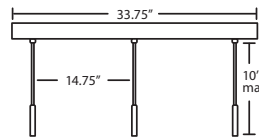

**DIFFUSER**

Shade shall be handcrafted glass of various decors. 6.325" Dia. x 5.5" H

**Opening sizes:** 42mm top.

**SUSPENSION**

**Cord-hung:** 10' SVT-type cord, complete with 5" decorative sleeve at the socketholder. Jacket coordinates with metal finish. Available on 1, 3 or 6 light canopies, shown on next page. Plated stamped steel construction. Bronze or Satin Nickel.

3BB or 3JB 3 LIGHT LINEAR CANOPY

- 2x stemhooks included
- Suitable for sloped ceilings
- Cords: 10' SVT, 5" sleeve at socketholder
- Bronze or Satin Nickel

3BC or 3JC 3 LIGHT ROUND CANOPY

- 3x stemhooks included
- Suitable for sloped ceilings
- Cords: 10' SVT, 5" sleeve at socketholder
- Bronze or Satin Nickel

3BW or 3JW 3 LIGHT LARGE ROUND CANOPY

- 3x stemhooks included
- Suitable for sloped ceilings
- Cords: 10' SVT, 5" sleeve at socketholder
- Bronze or Satin Nickel

3BV or 3JV 3 LIGHT BAR CANOPY

- Some offset installation possible
- Suitable for sloped ceilings
- Cords: 10' SVT, 5" sleeve at socketholder
- Bronze or Satin Nickel