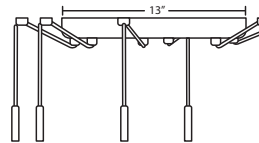

6BC or 6JC 6 LIGHT ROUND CANOPY

- 6x stemhooks included
- Suitable for sloped ceilings
- Cords: 10' SVT, 5" sleeve at socketholder
- Bronze or Satin Nickel

LED 120V PENDANTS:

- Internal driver integrated in the lamp, GU24 base
- Total power of only 10 watts
- Dimmable with a standard dimmer
- Rated life: 30,000 hours
- Frosted acrylic diffuser
- 800 lumens
- CCT: 2800° Kelvin
- CRI: 80+

ACCESSORIES:

CORD SLEEVES:

If concealing the cord is desired, order our 0.25" dia. metal sleeves. 18" long. May be field cut.

- T118-SN Satin Nickel
- T118-BR Bronze

STEMHOOKS:

Suspension hooks allow cord drops to be placed wherever desired. Suitable for sloped ceilings.

- T103BR Bronze
- T103SN Satin Nickel

LONGER CORD LENGTHS:

Longer cord length of 15' available. Add an "L" to the end of the item number, i.e. 1JC-169707-SNL.

Project Information:

HOW TO ORDER A MULTILIGHT FIXTURE
To order, simply place the 3 character multilight code (shown above) as the cord fixture option:
Example: 3BC-493007-SN
3 Light round, Copa Opal glass, Satin Nickel finish