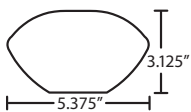

PERI

12V MINI PENDANTS

location:
DRY

SPECIFICATIONS:

DESCRIPTION

Low voltage mini pendant with handcrafted glass.

LAMPING

Standard: 50W Low pressure halogen GY6.35 12V Bi-Pin lamp, lamp included. Suitable for use in an open fixture. Optional lamp shield also available.

LED: 6W integrated lightsource, dimmable. (Available on 1XT or 1XC fixtures only).

DIFFUSER

Shade shall be handcrafted glass of various decors. 5.375" Dia. x 3.125" H

Opening sizes: 24mm top.

CORD

Standard cord is 10' field-adjustable coaxial type with teflon jacket and decorative sleeve at the socketholder. Jacket tint coordinates with metal finish.

Cords also available in 15' lengths.

STANDARD PENDANT (1XC, 1XT)

Mini pendant comes complete with either dome-style or flat-style canopy.

QUICK-CONNECT OPTION (XP, RXP, 1XP)

Quick-Connect Jack is compatible with Besa Rail Adapter, or Quick-Connect canopies (order separately).

METAL FINISH

Glass retainer hardware, sleeve and Quick-Connect Jack and/or canopies are finished in either Bronze or Satin Nickel.

LABELS

UL or ETL Listed. Suitable for Damp Locations (interior use only).

For ordering information, see next page

All dimensions provided are nominal.
Allowance must be made for dimensional tolerance in handcrafted glasses.

REV 10/14