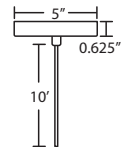

1XT 1 Light Pendant, Flat Canopy

- Suitable for use on sloped ceilings
- 1x electronic 60W dimmable 120V transformer, fits partially in junction box
- Installs to standard 4" octagonal junction box
- Bronze or Satin Nickel metal finishes

MORE MOUNTING OPTIONS:

• Besa quick-connect canopies, order separately

1Lt Dome: T21MQ   3Lt Linear: T23BQ   3Lt Round: T23XQ   3Lt Lrg. Rnd: T23XL

6Lt Round: T26XQ   3Lt Bar: T23VQ

• Besa Monorail system, order separately

LED 12V MINI PENDANTS:

- LED driver is located in canopy for optimal performance
- Total power of 6 watts
- 450 lumens
- Rated life: 30,000 hours
- CCT: 2800° Kelvin
- CRI: 85+
- Dimmable
- Frosted acrylic diffuser encloses LEDs

CORD LENGTH OPTIONS:

15Ft. CORD LENGTH:

For longer 15' cord, add an "L" to the end of the item number, i.e. 1XP-174352-SNL.

Project Information: