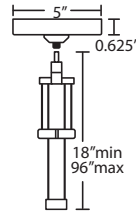

PERI

12V ADJUSTABLE PENDANTS

ORDERING:

CONNECTION	GLASS OPTIONS	LAMP OPTIONS	METAL FINISH
Adjustable	541007 Opal Matte	(blank) 50W Hal	BR Bronze
1XA Flat Canopy	541035 Chartreuse		SN Satin Nickel
	541080 Amber Matte		
	541087 Blue Matte		
	5410VM Vanilla Matte		

Ex. 1XA-541007-SN
Peri Adjustable Pendant w/ Opal Matte Glass,
Satin Nickel Finish

PENDANT OPTIONS:

1XA Adjustable Pendant + Monopoint Flat Canopy

- Easy cord adjuster, just squeeze and move up/down
- Pendant Shade and Cord/Socket Set, plus Flat Canopy
- 1x electronic 60W dimmable transformer, fits partially in junction box
- 8' Field-adjustable bare silver-color braided cable
- Swivel/pivot feature, suitable for use on sloped ceilings
- Quick-Connect Jack provided
- Integral Quick-Connect adapter
- Bronze or Satin Nickel metal finishes

Project Information: