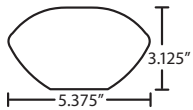

PERI

12V ADJUSTABLE PENDANTS

location:
DRY

SPECIFICATIONS:

DESCRIPTION

Low-voltage adjustable mini pendant with handcrafted glass. Up or down adjusting is achieved by squeezing the cable adjuster, then releasing to lock in position.

LAMPING

50W Low pressure halogen GY6.35 12V Bi-Pin lamp, included. Suitable for use in an open fixture.

DIFFUSER

Shade shall be handcrafted glass of various decors. 5.375" Dia. x 3.125" H
Opening sizes: 24mm top.

CABLE

Standard is 8' bare silver-color braided cable, length may be field-adjusted.

STANDARD PENDANT (1XA)

Adjustable pendant comes complete with quick-connect jack (includes swivel/pivot feature) and a Quick-Connect canopy.

METAL FINISH

Glass retainer hardware, adjuster and Quick-connect are finished in either Bronze or Satin Nickel.

LABELS

ETL or UL Listed. Suitable for Dry Locations (interior use only).

For ordering information, see next page

All dimensions provided are nominal. Allowance must be made for dimensional tolerance in handcrafted glasses.

REV 10/14