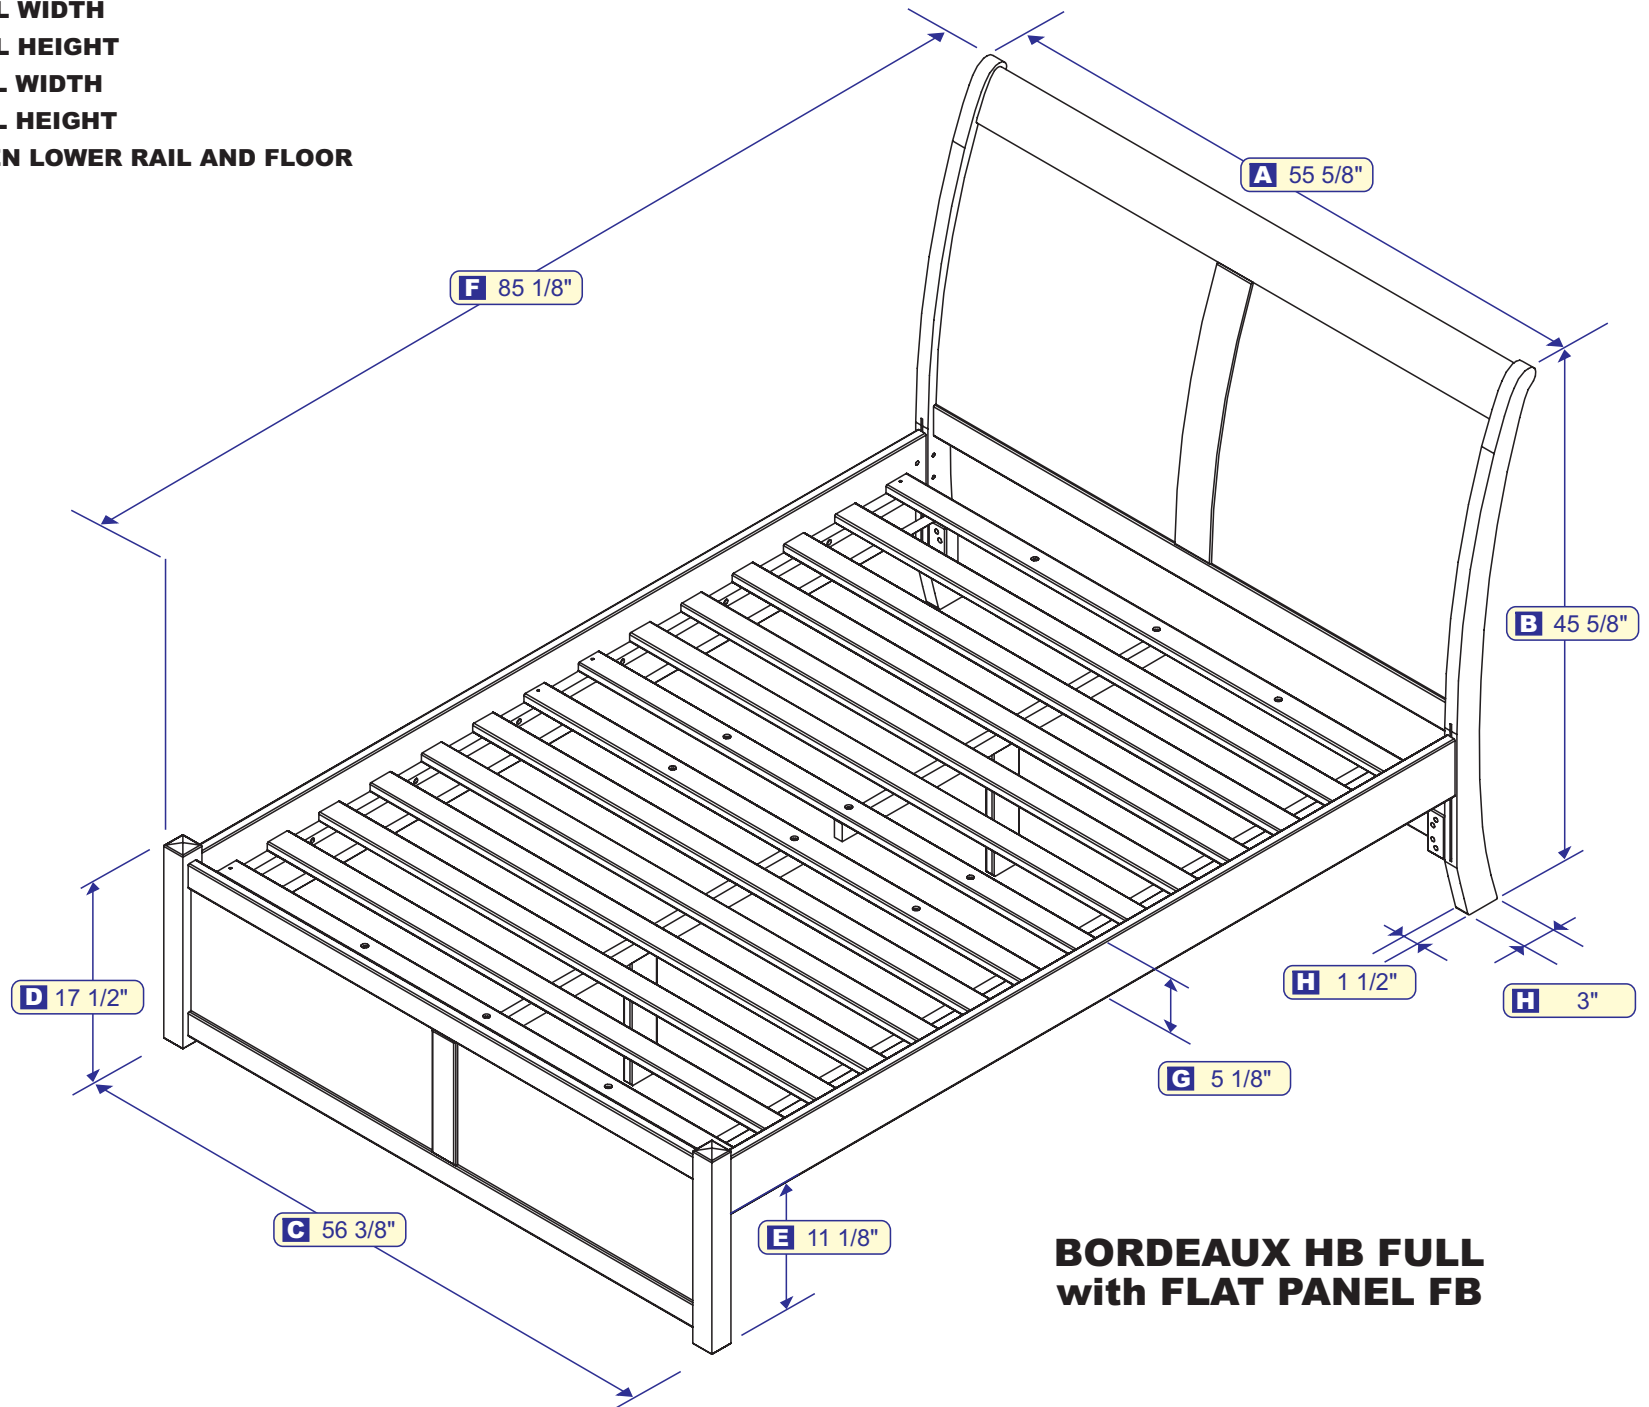

- A HEADBOARD PANEL WIDTH**
- B HEADBOARD PANEL HEIGHT**
- C FOOTBOARD PANEL WIDTH**
- D FOOTBOARD PANEL HEIGHT**
- E DISTANCE BETWEEN LOWER RAIL AND FLOOR**
- F OVERALL LENGTH**
- G WIDTH OF RAIL**
- H WIDTH OF POST**

**BORDEAUX HB FULL  
with FLAT PANEL FB**