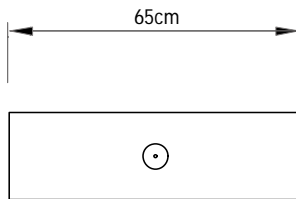

## Main dimensions

---

## Packaging

H-74cm  
W-23cm  
D-24.5cm

1-Colli  
0.7-Net  
1.5-Gross

m o o o i<sup>®</sup>

---

*Photography*

Photography pending.

---