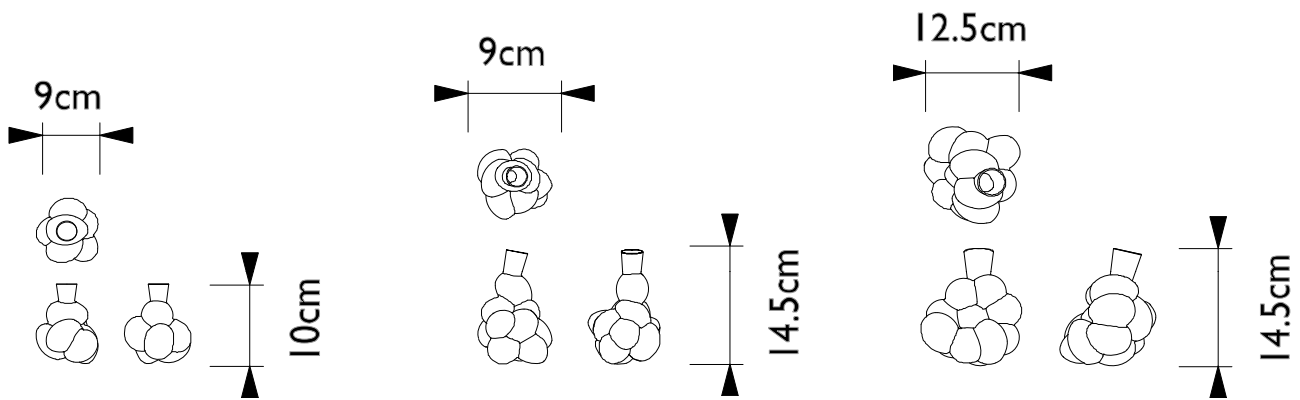

m o o o i[®]

Egg Vase

This is a collection of three playful porcelain vases. The form is created by stuffing latex rubber condoms with hard-boiled eggs.

<i>Designer</i>	Marcel Wanders
<i>Year of design</i>	1997
<i>Material</i>	Porcelain
<i>Additional Product Codes</i>	This product was developed in a project with Droog Design and Rosenthal Moooi, accessories, egg vase, small, MOAEV--S--- Moooi, accessories, egg vase, medium, MOAEV--M--- Moooi, accessories, egg vase, large, MOAEV--L---

Detailing

A Moooi logo features on every Egg vase.

Colour

Unglazed Porcelain exterior
White Glazed interior

m o o o i

Main dimensions

Technical

There is no specific technical information relating to this product. Longer flower-stems may need trimming to prevent instability.

Packaging

H-19cm
W-27cm
D-27cm

H-19cm
W-27cm
D-27cm

H-19cm
W-27cm
D-27cm

1-Colli
0.15-Net
1-Gross

1-Colli
0.24-Net
1-Gross

1-Colli
0.3-Net
1-Gross

The Egg vase is arrives in a gift box with no addition components.