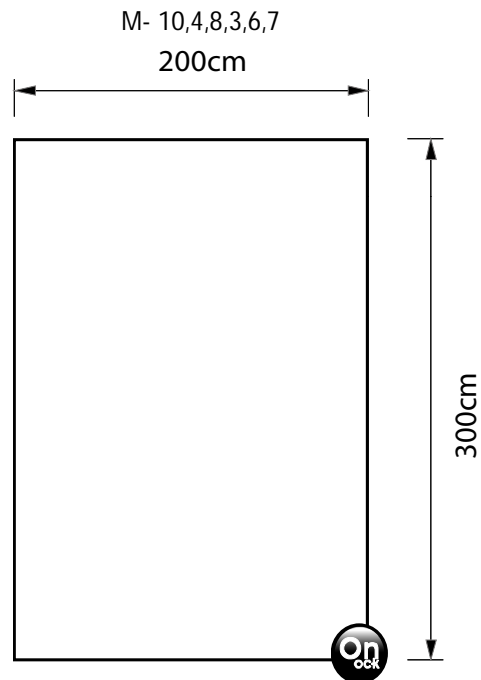

m o o o i

Main dimensions

Technical

In some cases when the carpets are new, the corners may try to curl back. Carpet tape or a simply weighting down will speed up the time it takes for the carpets to relax. There is no other technical information specific to this product.

Packaging

	M-1 H-165cm W-53cm D-15cm		M-5,12,2,9 H-165cm W-83cm D-20cm		M-10,4,8,3,6,7 H-165cm W-53cm D-15cm		M-11 H-165cm W-53cm D-15cm
	9,5-Net 12,5-Gross		10-Net 12,5-Gross		10-Net 13-Gross		15-Net 18-Gross