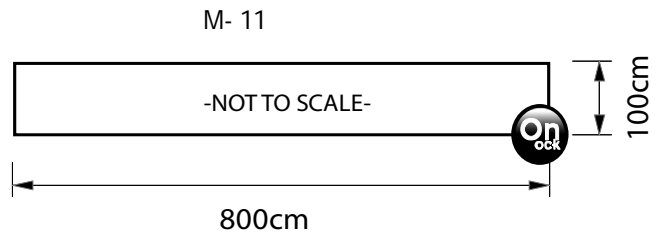

Detailing

The carpet pictured above represents a traditional Delft Blue tableware piece.
 Pole height of the carpet : 4.5mm
 Total height of the carpet : 7.2mm

Colour

Delft blue
 All carpet colours vary depending on the design.

m o o o i

Main dimensions

Technical

In some cases when the carpets are new, the corners may try to curl back. Carpet tape or a simply weighting down will speed up the time it takes for the carpets to relax. There is no other technical information specific to this product.

Packaging

	M-1 H-165cm W-53cm D-15cm		M-5,12,2,9 H-165cm W-83cm D-20cm		M-10,4,8,3,6,7 H-165cm W-53cm D-15cm		M-11 H-165cm W-53cm D-15cm
	9,5-Net 12,5-Gross		10-Net 12,5-Gross		10-Net 13-Gross		15-Net 18-Gross