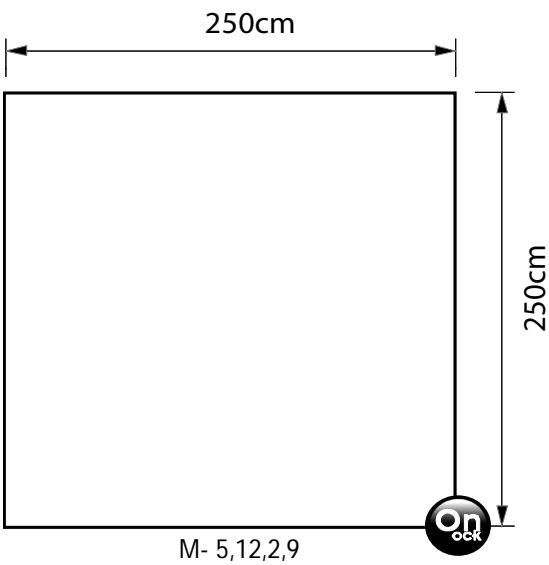

m o o o i

Main dimensions

Technical

In some cases when the carpets are new, the corners may try to curl back. Carpet tape or a simply weighting down will speed up the time it takes for the carpets to relax. There is no other technical information specific to this product.

Packaging

	M-1 H-165cm W-53cm D-15cm		M-5,12,2,9 H-165cm W-83cm D-20cm		M-10,4,8,3,6,7 H-165cm W-53cm D-15cm		M-11 H-165cm W-53cm D-15cm
	9,5-Net 12,5-Gross		10-Net 12,5-Gross		10-Net 13-Gross		15-Net 18-Gross