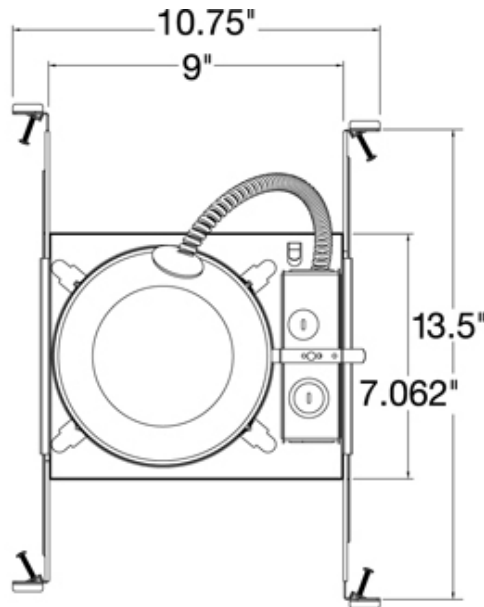

Job Name:

Job Type:

Comments:

Quantity:

11007: New Construction Non-IC Recessed Housing

Specification Images:

Collection: Recessed Lighting

Non-IC Light 6" Housing for New Construction

Housing Adjustment: Housing adjusts vertically for various ceiling thicknesses.

Bar Hanger: Break-away bar hangers easily extend and will not fall out of plaster flange, providing sturdy installation.

Joist Tab: Tab to locate on bottom of joist.

Bar Hanger Locking Screw: Tighten screw to lock bar hangers in place.

Hinged Door: The hinged junction box door allows full access for wiring while remaining attached to the recess housing.

Junction Box with Integral Romex Connector: Junction box with integral romex connector, quick-push and lock connector and through circuit wiring with 4 in, 4 out #12 wire, saves installation time.

UPC #:785652110078

Dimensions:

Diameter:	6 3/8"
Length:	13 1/2"
Width:	10 3/4"
Height:	7 13/16"

Features:

- Easily converts to LED with optional lamping
- Meets Title 24 energy efficiency standards

Material List: