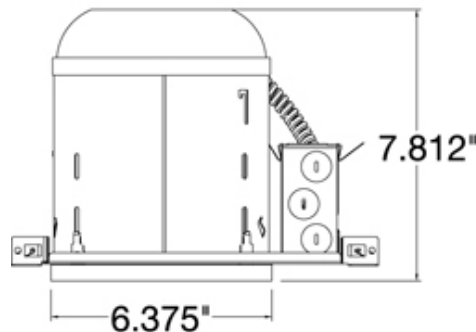

Notch for T-Bar Ceilings: No clips required. Secure bar hanger to T-Bars with wires or screws.

Sealed Trim: One piece sealed trims. No light leaks.

Quick Hit: Integral captive nails included and positioned for fast, easy installation.

Bar Hanger Locking Screw: Tighten screw to lock bar hangers in place.

Hinged Door: The hinged junction box door allows full access for wiring while remaining attached to the recess housing.

Junction Box with Integral Romex Connector: Junction box with integral romex connector, quick-push and lock connector and through circuit wiring with 4 in, 4 out #12 wire, saves installation time.

UPC #:785652110078

Dimensions:

Diameter:	6 3/8"
Length:	13 1/2"
Width:	10 3/4"
Height:	7 13/16"

Features:

- Easily converts to LED with optional lamping
- Meets Title 24 energy efficiency standards

Material List: