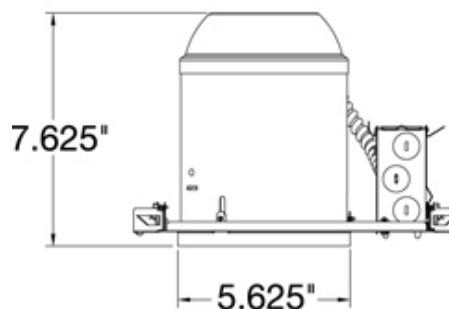

Job Name:

Job Type:

Comments:

Quantity:

11128QC: IC Airtight 5" Housing with "Quick Connects"

Specification Images:

Collection: Recessed Lighting

New Construction IC Airtight Housing with Quick Connects

Dimensions:

Diameter:	5 5/8"
Length:	13 1/2"
Width:	8 7/8"
Height:	7 5/8"

Features:

- Easily converts to LED with optional lamping
- Meets Title 24 energy efficiency standards

Material List:

1 Housing - Steel / Aluminum - Raw Steel