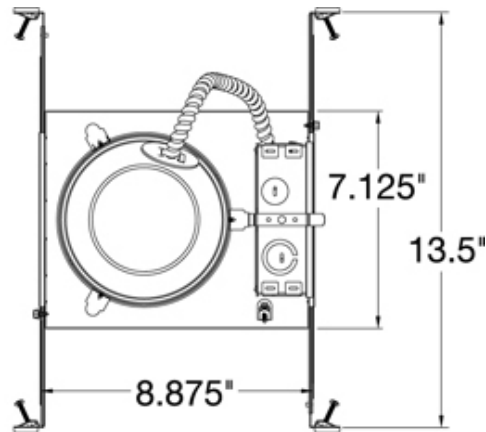

Job Name:

Job Type:

Comments:

Quantity:

11128QC: IC Airtight 5" Housing with "Quick Connects"

Specification Images:

Collection: Recessed Lighting

New Construction IC Airtight Housing with Quick Connects

Housing Adjustment: Housing adjusts vertically for various ceiling thicknesses.

Bar Hanger: Break-away bar hangers easily extend and will not fall out of plaster flange, providing sturdy installation.

Joist Tab: Tab to locate on bottom of joist.

Notch for T-Bar Ceilings: No clips required. Secure bar hanger to T-Bars with wires or screws.

Sealed Trim: One piece sealed trims. No light leaks.

Snap-In Socket: Snap in socket locates lamp in optimum position.

Dimensions:

Diameter:	5 5/8"
Length:	13 1/2"
Width:	8 7/8"
Height:	7 5/8"

Features:

- Easily converts to LED with optional lamping
- Meets Title 24 energy efficiency standards

Material List:

1 Housing - Steel / Aluminum - Raw Steel