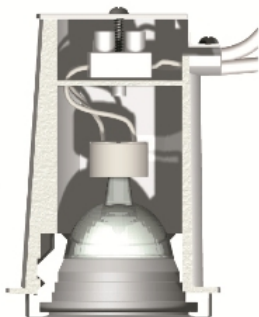

Wattage: 20w max. T3 G4 Bi-Pin. Uses lamp: 9784 (sold separately). Die-cast aluminum housing with powdercoat finish. Requires trim 9357. Wet location listed. 12 volt only.

Specifications

Item Number	9412-15
Finish	White
Dimensions	D: 2 3/4" H: 3 1/4"
Safety Listing	UL Listed for Damp Locations / Non-IC cUL Listed for Damp Locations / Non-IC cETL Listed for Damp Locations / Non-IC
Warranty	1-Year Warranty

Optional Lamping

- (9784) 20w 12V Clear T3 G4 Bi-Pin Halogen

Instruction Sheets

- English (HC-304)

Shipping Information:

Package Type	Product #	Quantity	UPC	Length	Width	Height	Cube	Weight	UPS Ship
Individual	9412-15	1	785652941252	5	6	2.5	0.043	0.6	Yes
Master Pack		4	10785652941259	6	6	6	0.125	2.4	Yes

Component Diagram:

STEP 1

Choose Housing & Lamps
Choose the recessed housing that best meets your needs, identify the light output required and then order the lamps desired from the choices listed for your housing.