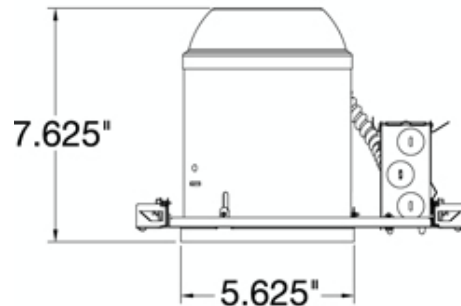

Specification Images:

Collection: Recessed Lighting

New Construction IC Airtight Housing with Quick Connects

Trims: 11132AT, 11136AT, 11137AT, 11120AT, 11154AT, 11135AT, 11134AT, 11155AT, 11139AT, 11151AT, 11140AT

Airtight Construction: Meets airtight requirements for 2.0 CFM or less air leakage.

Safe- Thermally Protected/Listed for Damp Location: IC housing is approved for use in direct contact with insulation.

Housing Adjustment: Housing adjusts vertically for various ceiling thicknesses.

Bar Hanger: Break-away bar hangers easily extend and will not fall out of plaster flange, providing sturdy installation.

Joist Tab: Tab to locate on bottom of joist.

Notch for T-Bar Ceilings: No clips required. Secure bar hanger to T-Bars with wires or screws.

Sealed Trim: One piece sealed trims. No light leaks.

Snap-In Socket: Snap in socket locates lamp in optimum position.

Quick Hit: Integral captive nails included and positioned for fast, easy installation.

Bar Hanger Locking Screw: Tighten screw to lock bar hangers in place.

Hinged Door: The hinged junction box door allows full access for wiring while remaining attached to the recess housing.

Dimensions:

Diameter:	5 5/8"
Length:	13 1/2"
Width:	8 7/8"
Height:	7 5/8"

Features:

- Easily converts to LED with optional replacement lamps
- Meets Title 24 energy efficiency standards

Material List:

1 Housing - Steel / Aluminum - Raw Steel

Safety Listing:

Safety Listed for Damp Locations / IC
Safety Listed for Damp Locations / IC