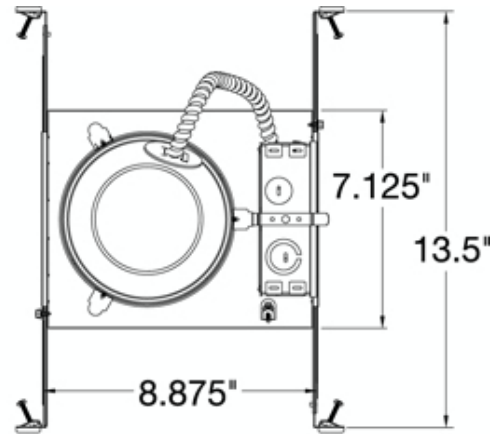

### 11128QC: 5" New Construction IC Airtight Recessed Housing with "Quick Connects"

### Specification Images:

**Collection:** Recessed Lighting

New Construction IC Airtight Housing with Quick Connects

Trims: 11132AT, 11136AT, 11137AT, 11120AT, 11154AT, 11135AT, 11134AT, 11155AT, 11139AT, 11151AT, 11140AT

### Dimensions:

<b>Diameter:</b>	5 5/8"
<b>Length:</b>	13 1/2"
<b>Width:</b>	8 7/8"
<b>Height:</b>	7 5/8"