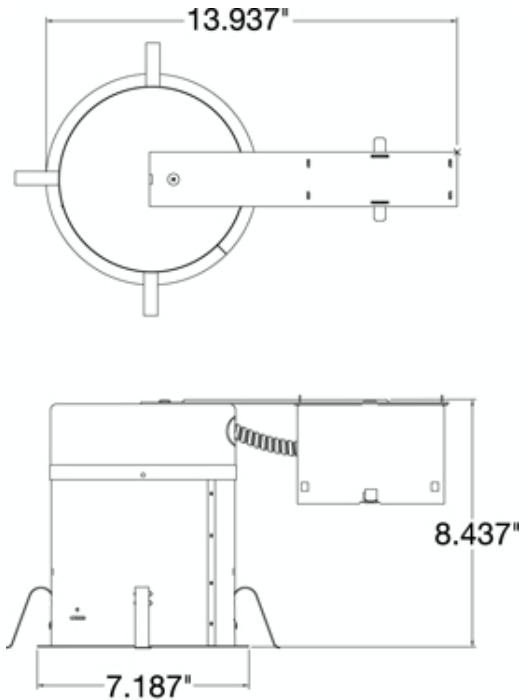

**11018: 6" Remodel IC Airtight Housing**

**Specification Images:**

**Collection:** Recessed Lighting

Remodel IC Airtight 6" Housing

Trims: 11032AT, 11037AT, 11038AT, 11045AT, 11020AT, 11033AT, 11034AT, 11035AT, 1136AT, 11039!T, 1151AT, 1154AT, 11055AT

Easy Installation: Provided with mounting clips for fast, easy installation.

Airtight Construction: Meets airtight requirements for 2.0 CFM or less air leakage.

**UPC #:**785652110184

**Dimensions:**

- Diameter:** 7 3/16"
- Length:** 13 15/16"
- Height:** 8 7/16"