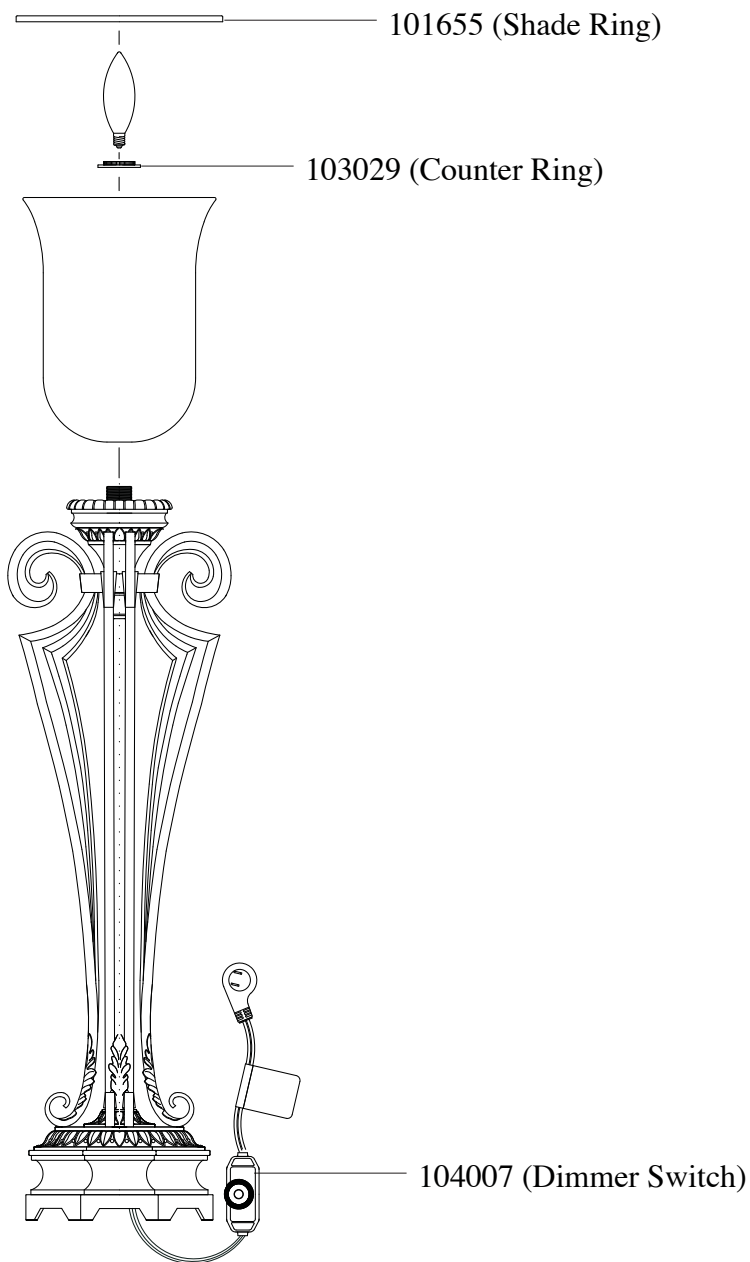

Replacement Parts For

9233 10/09

| Qty. | Part # | Description |
|------|--------|---------------|
| | 101655 | Shade Ring |
| | 103029 | Counter Ring |
| | 104007 | Dimmer Switch |

**MURRAY
FEISS**
Generation Brands™