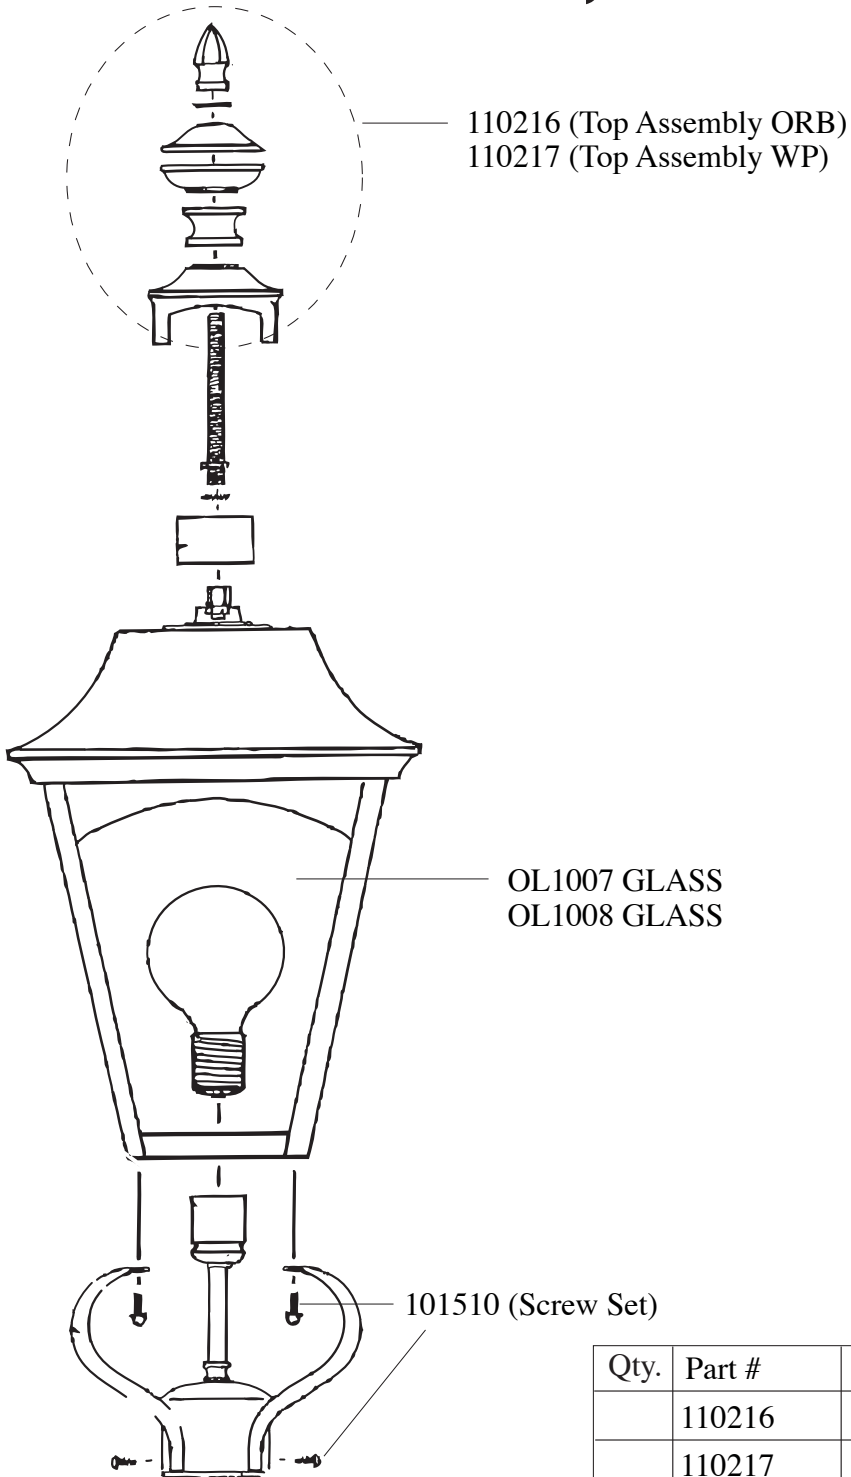

Replacement Parts For **OL1007, OL1008** 9/09

Qty.	Part #	Description
	110216	Top Assembly ORB
	110217	Top Assembly WP
	107026	Candle Tube ORB
	107027	Candle Tube WP
	101504	Washer / Nut Kit
	OL1007	Glass
	OL1008	Glass
	101510	Screw Set