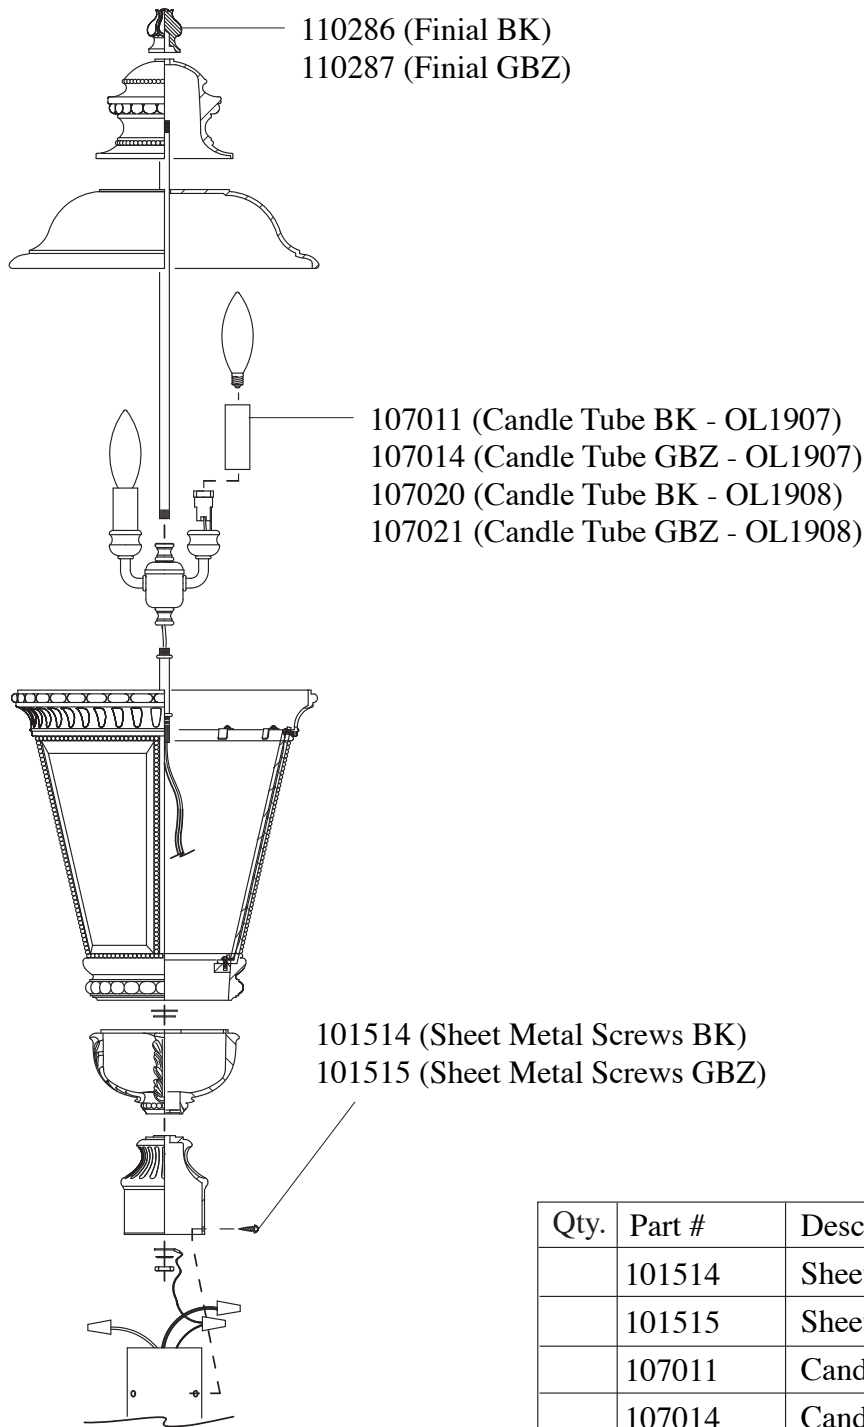

# Replacement Parts For **OL1907, OL1908**

9/09

Qty.	Part #	Description
	101514	Sheet Metal Screws BK
	101515	Sheet Metal Screws GBZ
	107011	Candle Tube BK - OL1907
	107014	Candle Tube GBZ - OL1907
	107021	Candle Tube BK - OL1908
	107020	Candle Tube GBZ - OL1908
	110286	Finial BK
	110287	Finial GBZ