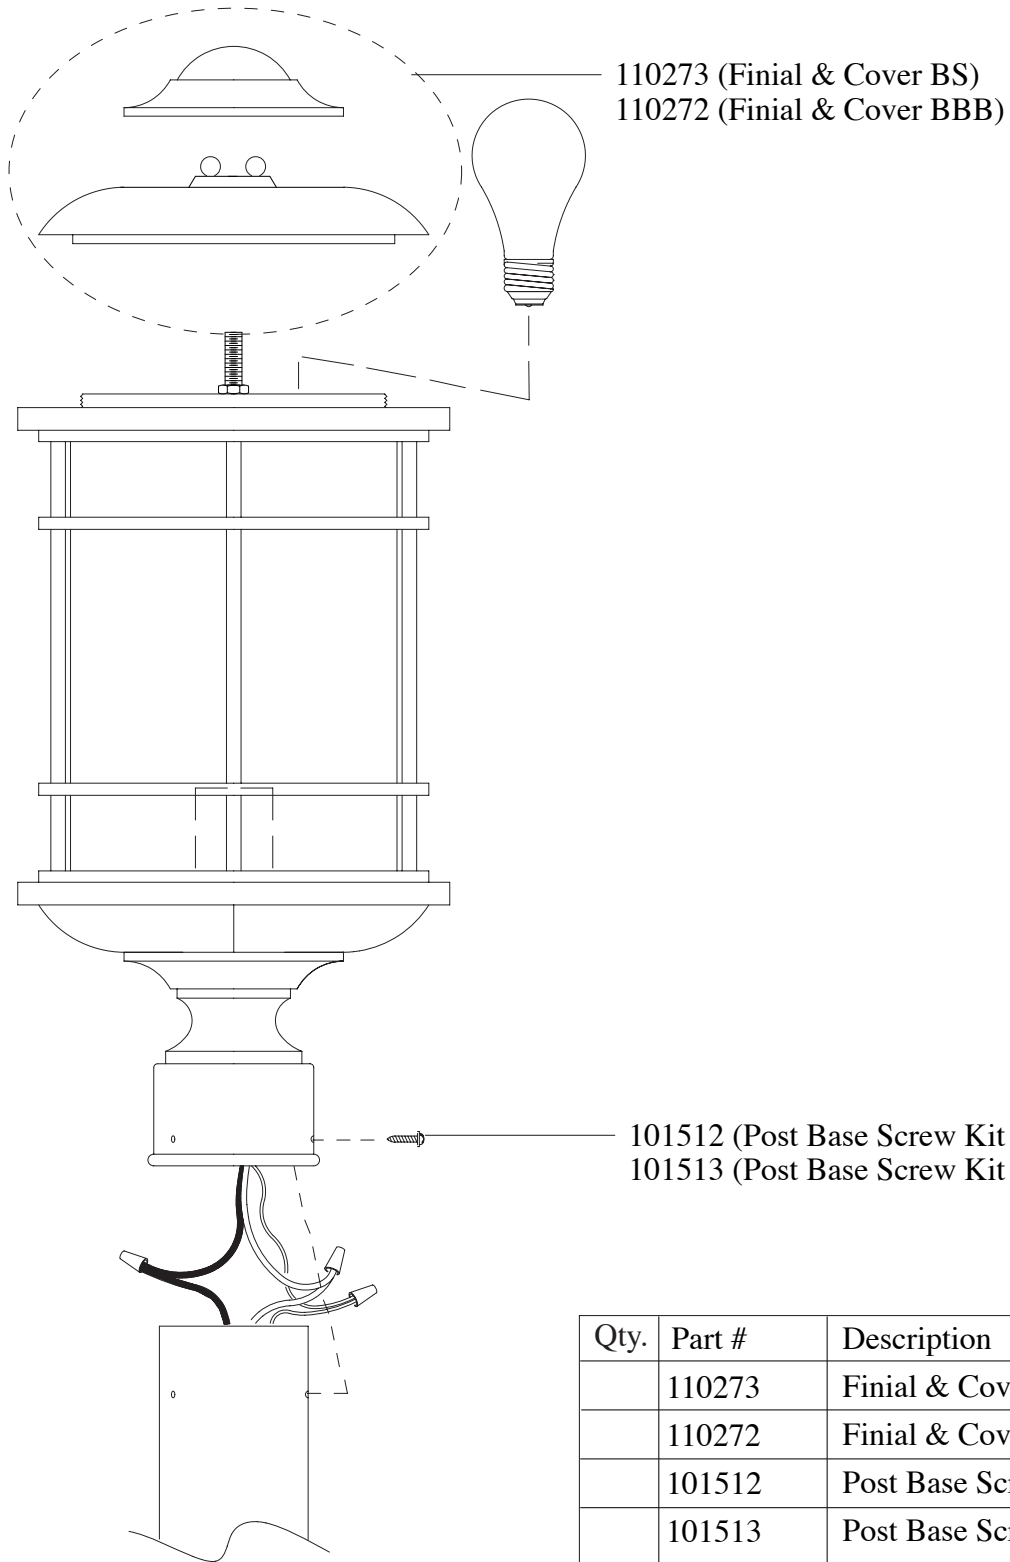

Replacement Parts For

OL2207 9/09

Qty.	Part #	Description
	110273	Finial & Cover BS
	110272	Finial & Cover BB
	101512	Post Base Screw Kit BS
	101513	Post Base Screw Kit BB

**MURRAY
FEISS**
Generation Brands™