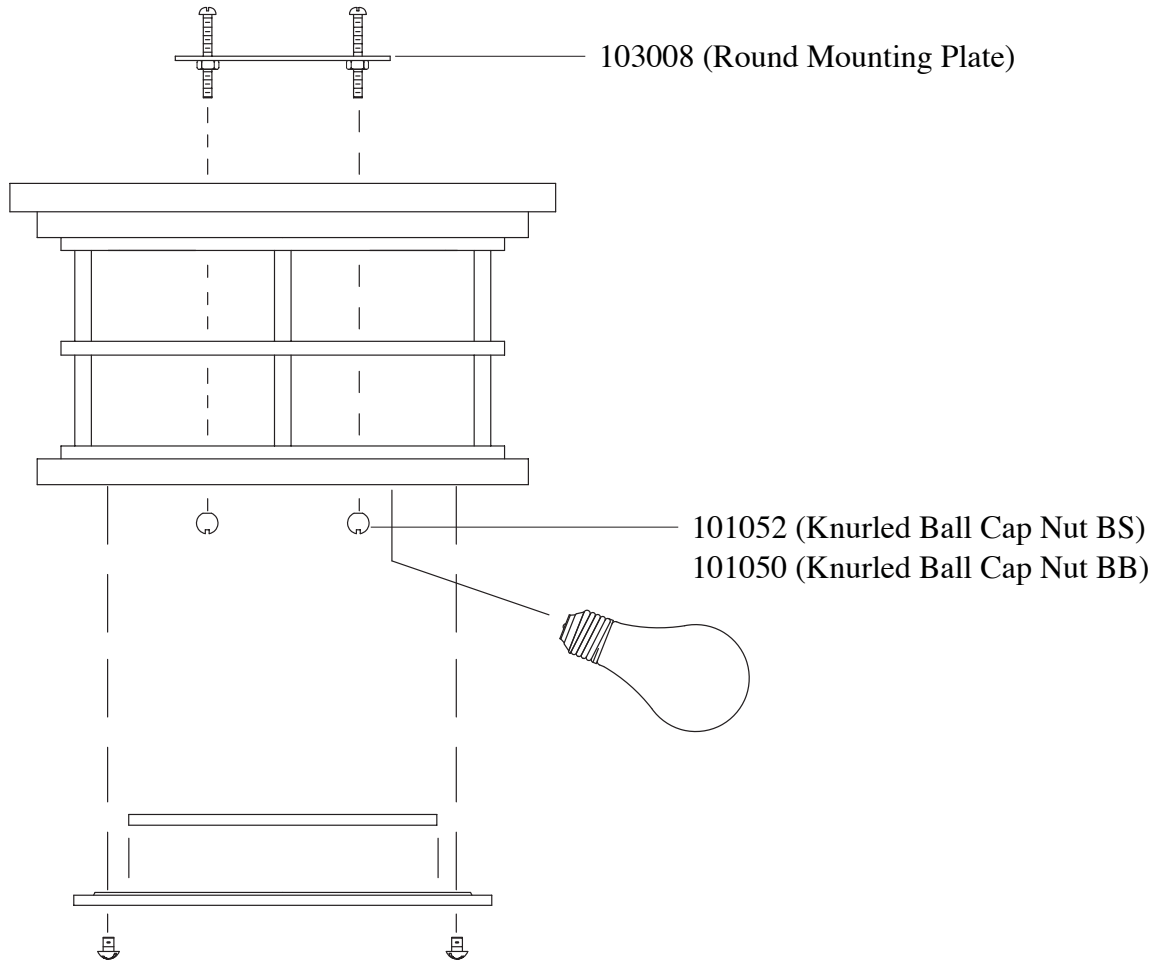

Replacement Parts For

OL2213

9/09

Qty.	Part #	Description
	103008	Round Mounting Plate
	101052	Knurled Ball Cap Nut BS
	101050	Knurled Ball Cap Nut BB

**MURRAY
FEISS**
Generation Brands™