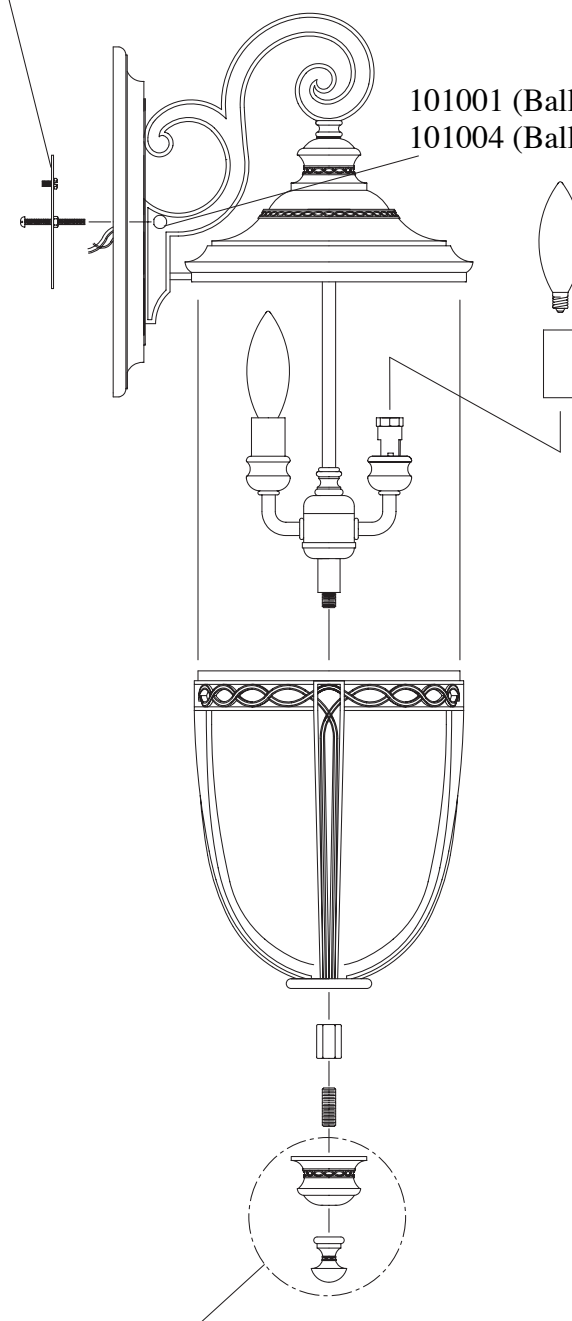

Replacement Parts For **OL3001, OL3003, OL3005**

5/11

103008 (Round Mounting Plate)

101001 (Ball Cap Nut BRB)

101004 (Ball Cap Nut BK)

- 107031 (Candle Tube - OL3001BRB)
- 107126 (Candle Tube - OL3001BK)
- 107076 (Candle Tube - OL3003BRB)
- 107020 (Candle Tube - OL3003BK)
- 107082 (Candle Tube - OL3005BRB)
- 107025 (Candle Tube - OL3005BK)

110343 (Font, Finial Set OL3001BRB)

110342 (Font, Finial Set OL3001BK)

111298 (Font, Finial Set OL3003BRB)

111299 (Font, Finial Set OL3003BK)

Qty.	Part #	Description
	103008	Round Mounting Plate
	110343	Font, Finial Set OL3001BRB
	110342	Font, Finial Set OL3001BK
	111298	Font, Finial Set OL3003BRB
	111299	Font, Finial Set OL3003BK
	101001	Ball Cap Nut BRB
	101004	Ball Cap Nut BK
	107031	Candle Tube- OL3001BRB
	107026	Candle Tube- OL3001BK
	107076	Candle Tube- OL3003BRB
	107020	Candle Tube- OL3003BK
	107082	Candle Tube- OL3005BRB
	107025	Candle Tube- OL3005BK