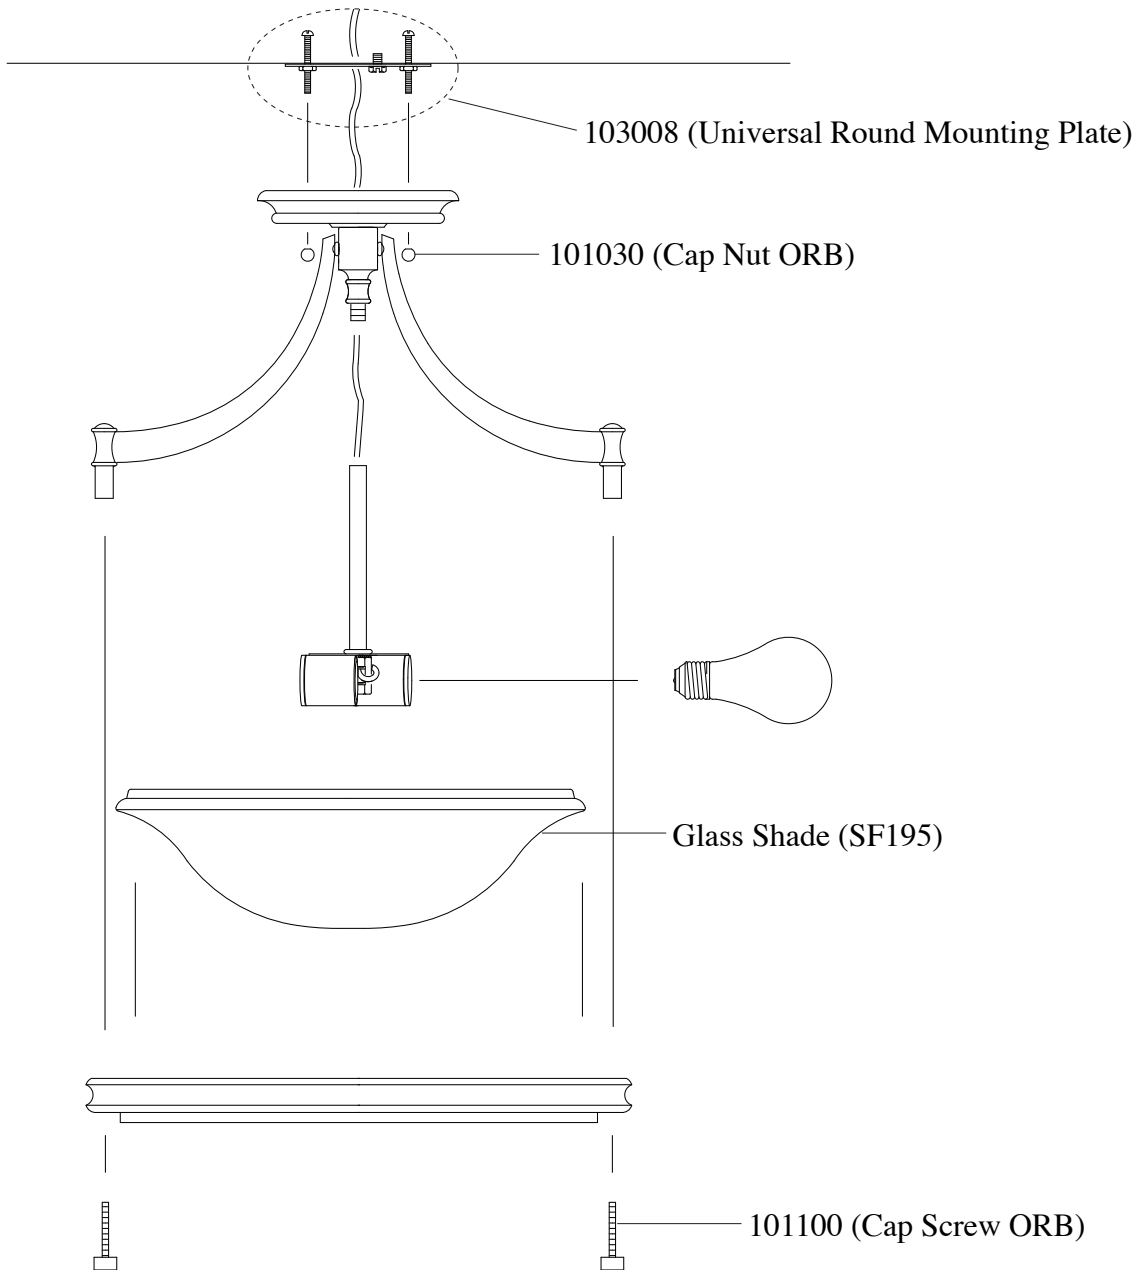

Replacement Parts For

SF195 (E) 9/09

Qty.	Part #	Description
	103008	Universal Round Mounting Kit
	101030	Cap Nut ORB
	101100	Cap Screw
	Glass	SF195 Glass Shade

**MURRAY
FEISS**
Generation Brands™