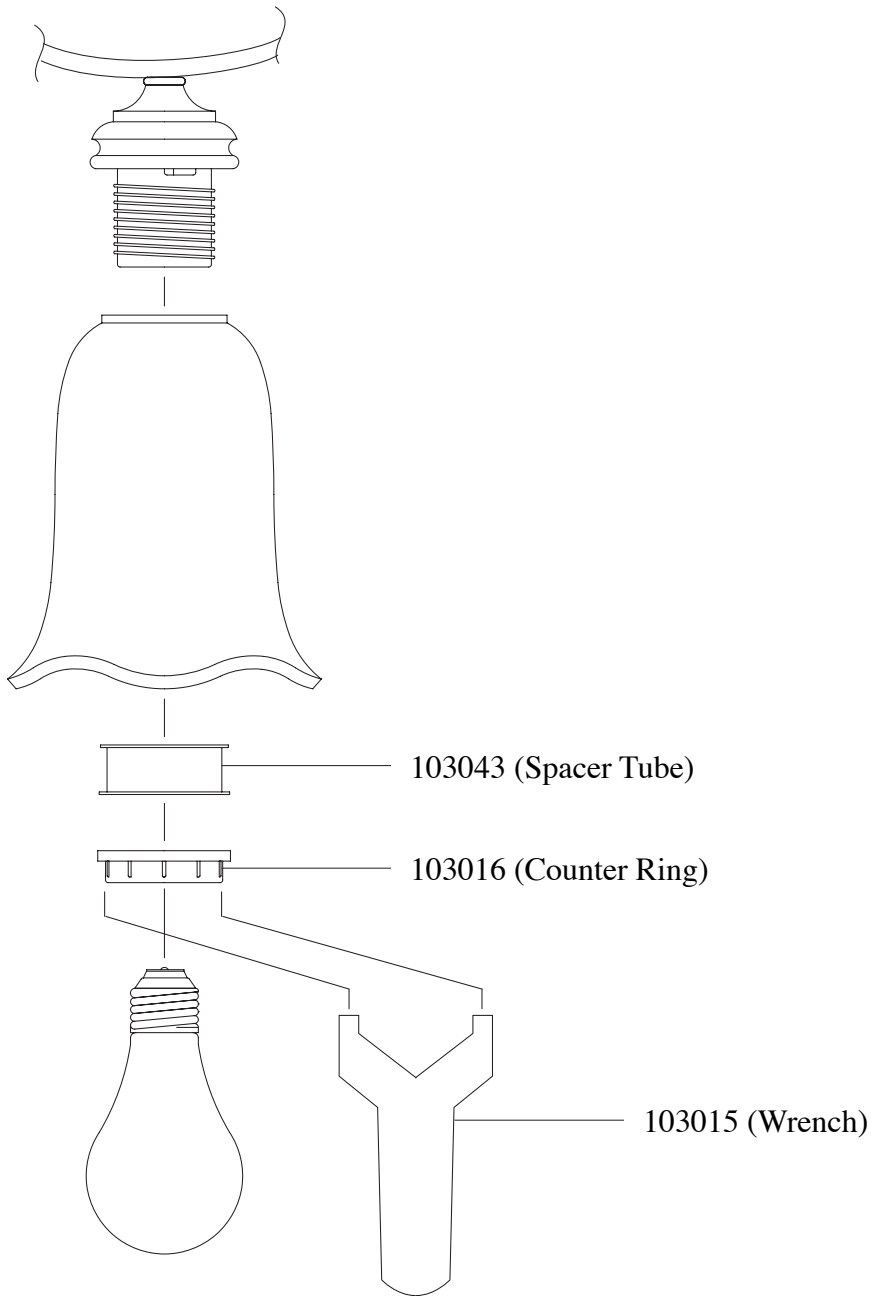

# Replacement Parts For **WB1193, VS8102, VS8103, VS8104** (E) 9/09

Qty.	Part #	Description
	103011	WB1193 Mounting Plate
	103008	Universal Round Mounting Plate
	101014	Ball Cap Nut
	103043	Spacer Tube
	103016	Counter Ring
	103015	Wrench