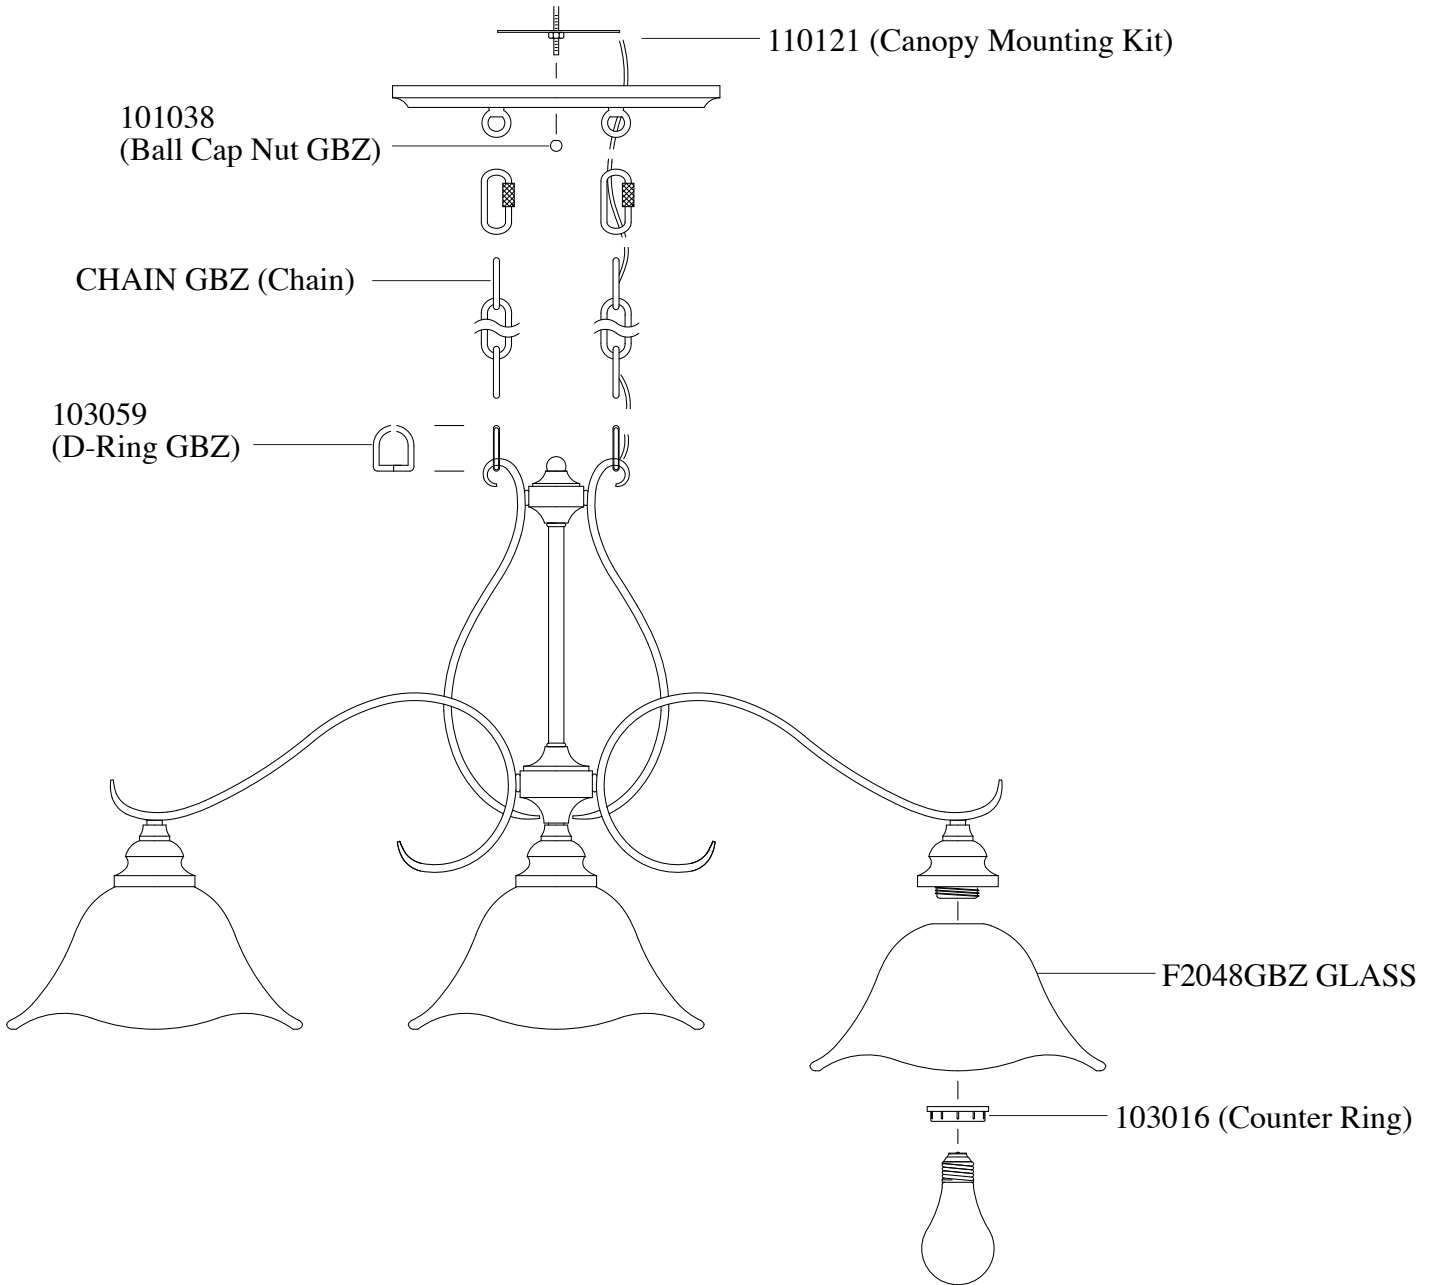

Replacement Parts For

F2048/3 10/10

Qty.	Part #	Description
	110121	Canopy Mounting Kit
	103059	D-Ring GBZ
	101038	Ball Cap Nut GBZ
	Chain GBZ	Chain
	103016	Counter Ring
	F2048GBZ GLASS	Glass

**MURRAY
FEISS**
Generation Brands™