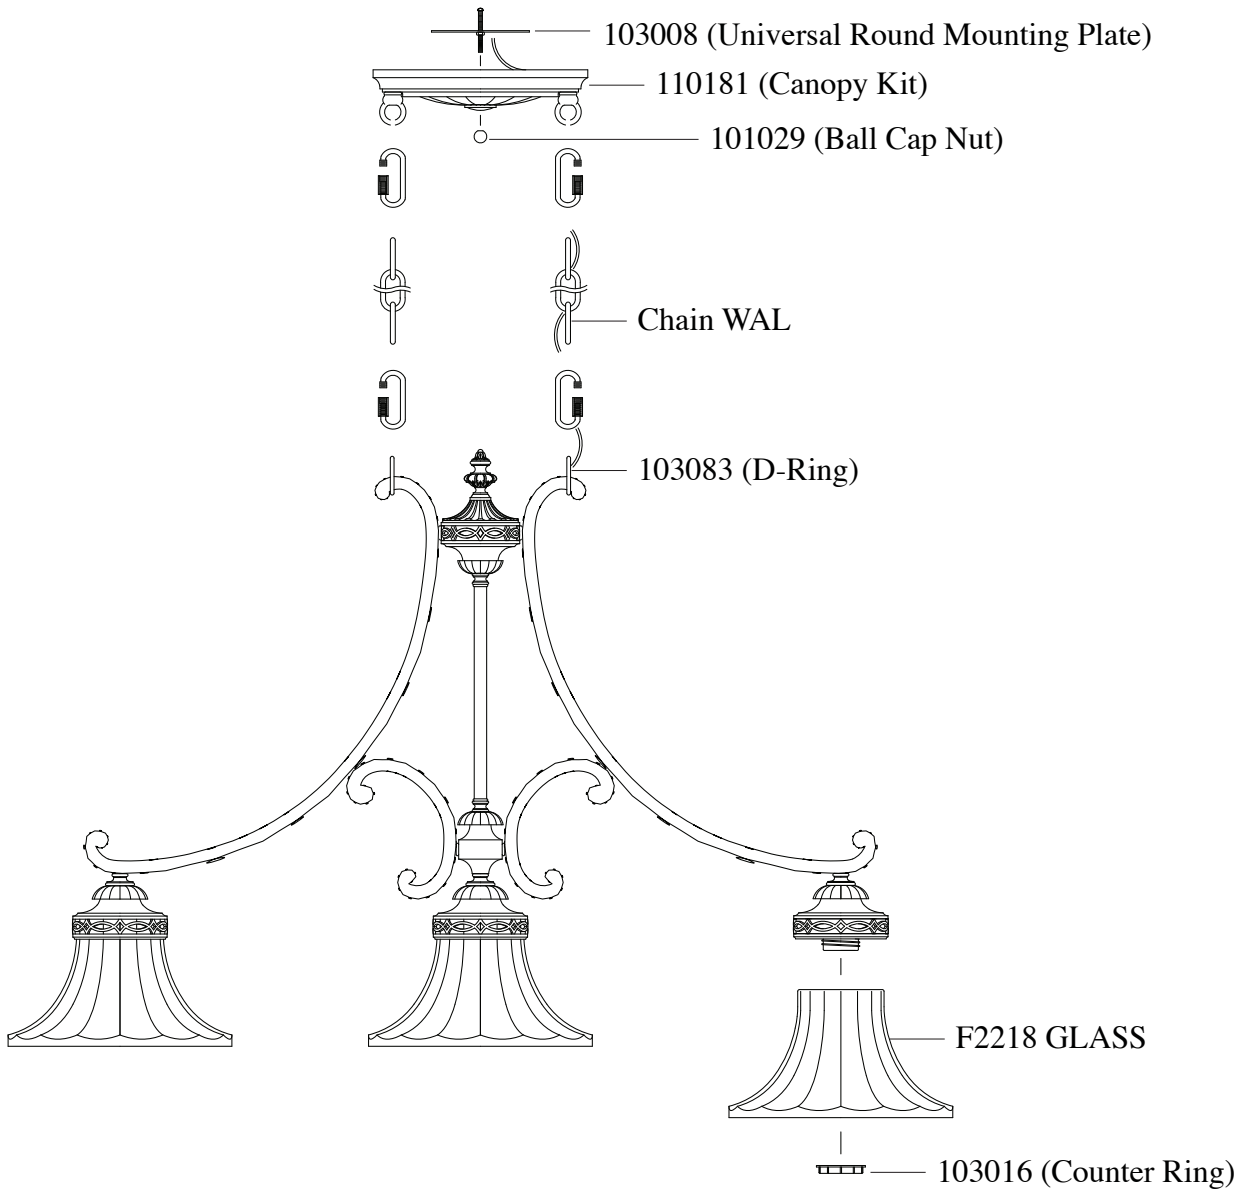

Replacement Parts For **F2218/3** 10/2012

Qty.	Part #	Description
	103008	Universal Round Mounting Plate
	110181	Canopy Kit
	101029	Ball Cap Nut
	CHAIN	Chain WAL
	103016	Counter Ring
	103083	D-Ring
	F2218 GLASS	Glass