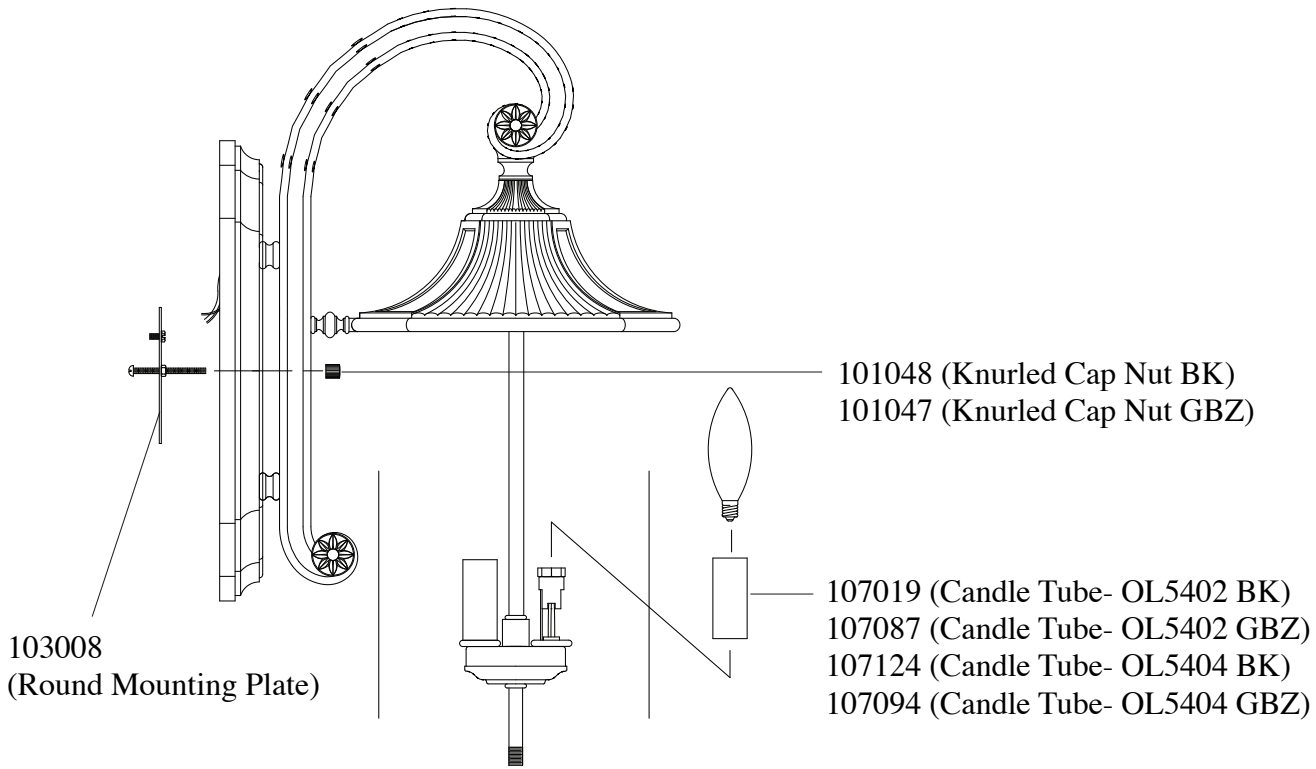

Replacement Parts For

OL5401, OL5402, OL5404

10/2012