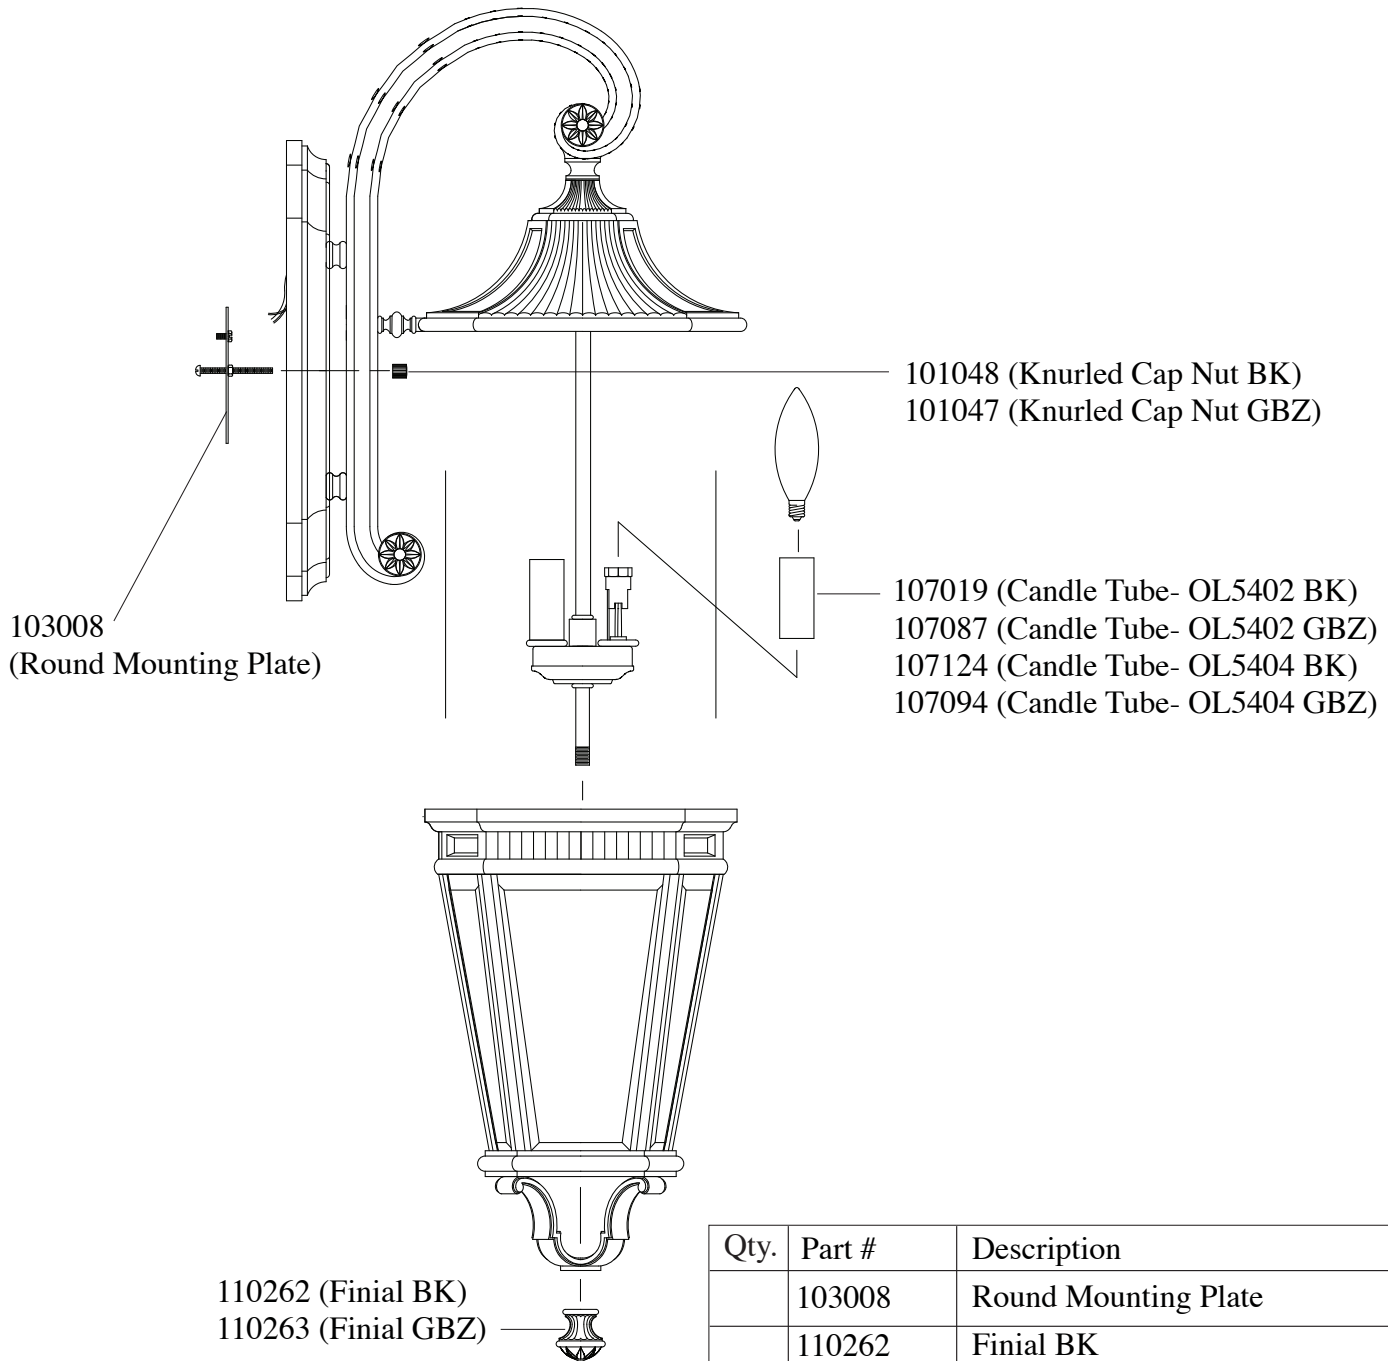

# Replacement Parts For OL5401, OL5402, OL5404

9/09

Qty.	Part #	Description
	103008	Round Mounting Plate
	110262	Finial BK
	110263	Finial GBZ
	101048	Knurled Cap Nut BK
	101047	Knurled Cap Nut GBZ
	107019	Candle Tube- OL5402 BK
	107087	Candle Tube- OL5402 GBZ
	107124	Candle Tube- OL5404 BK
	107094	Candle Tube- OL5404 GBZ