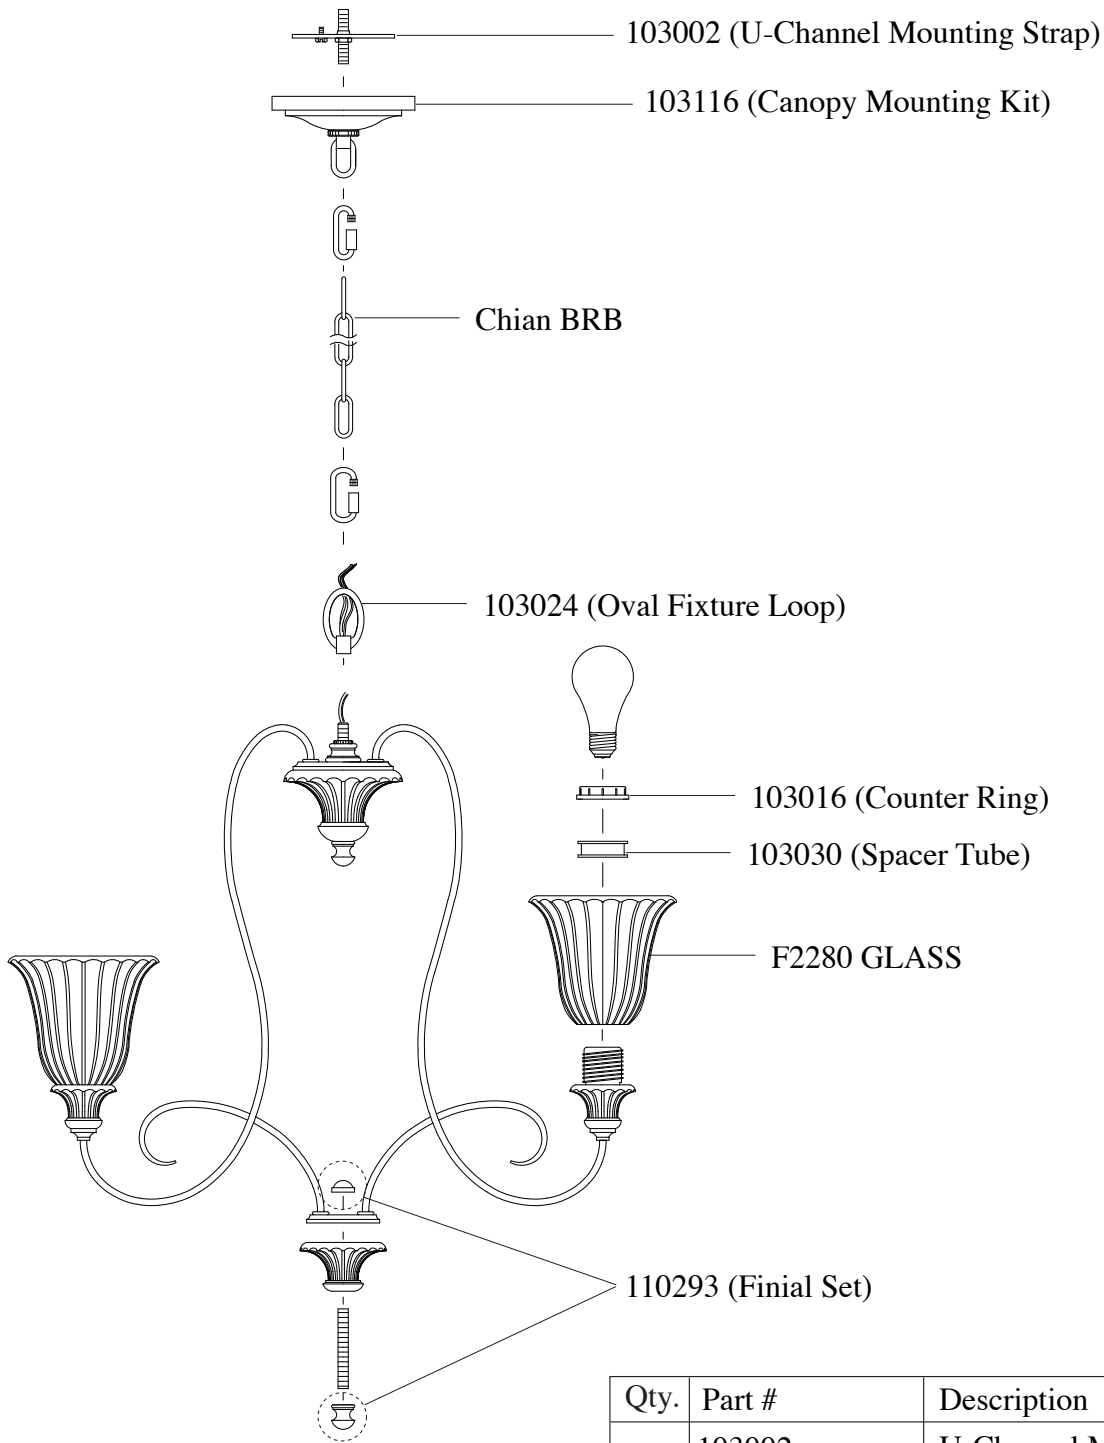

# Replacement Parts For

# F2280/6

10/2012

Qty.	Part #	Description
	103002	U-Channel Mounting Strap
	103116	Canopy Mounting Kit
	Chain BRB	Chain BRB
	103024	Oval Fixture Loop
	103016	Counter Ring
	103030	Spacer Tube
	110293	Finial Set
	F2280 GLASS	Glass