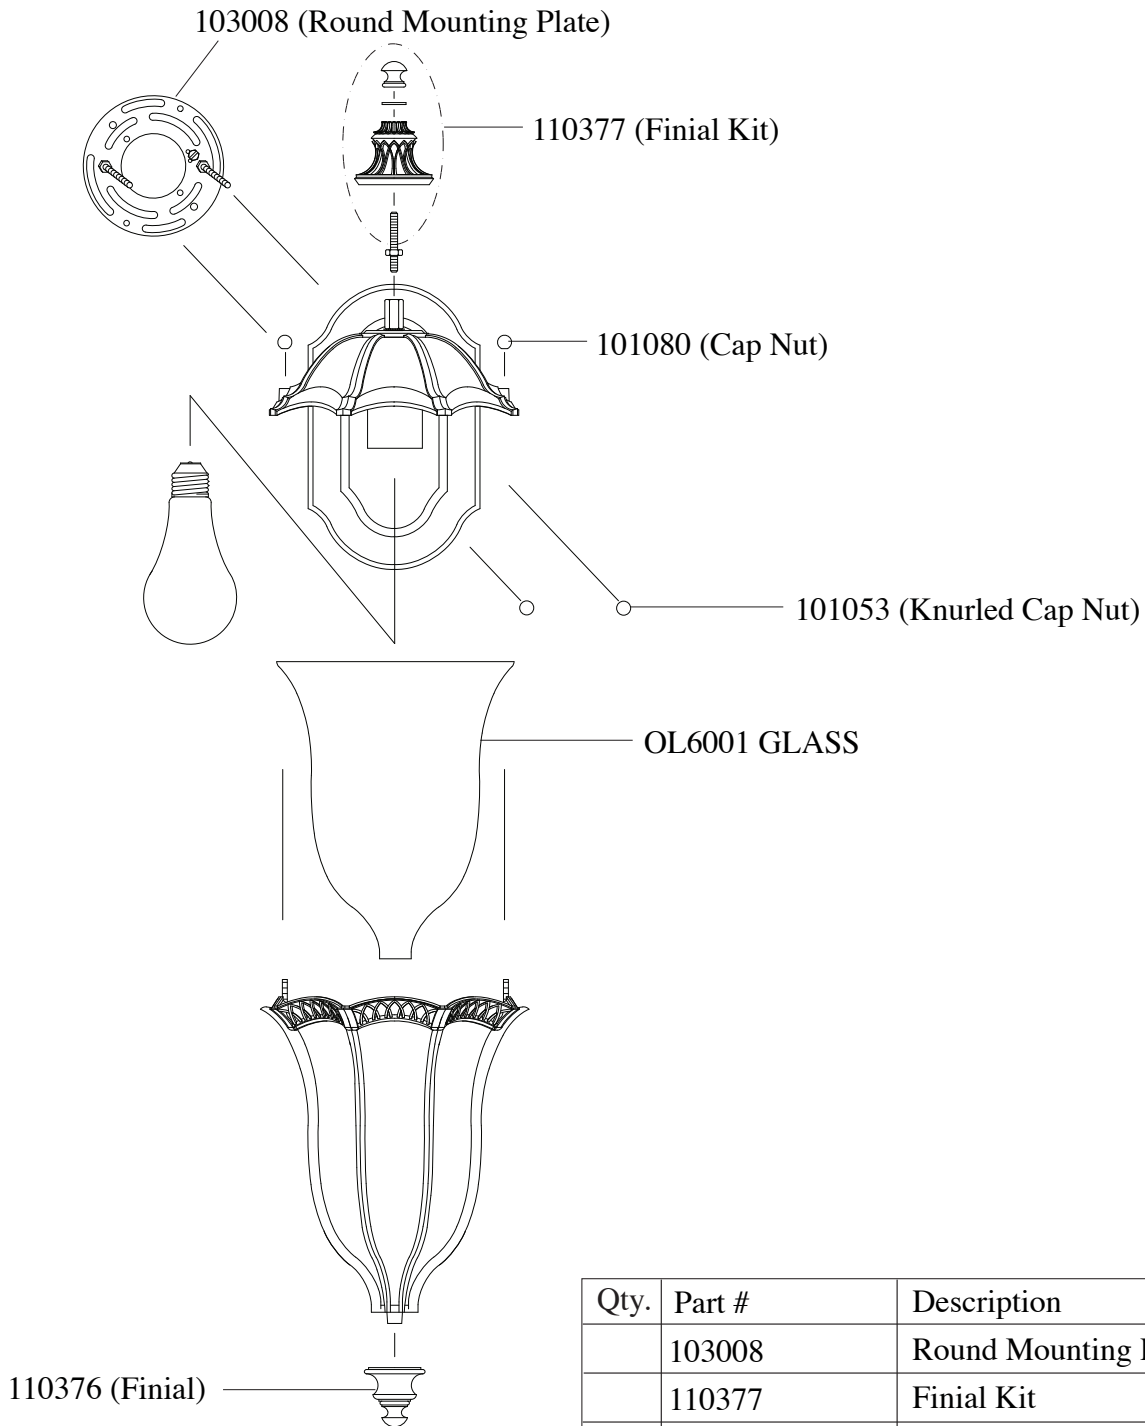

Replacement Parts For **OL6001** 10/2012

Qty.	Part #	Description
	103008	Round Mounting Plate
	110377	Finial Kit
	101080	Cap Nut
	101053	Knurled Cap Nut
	110376	Finial
	OL6001 GLASS	Glass

**MURRAY
FEISS**
Generation Brands™