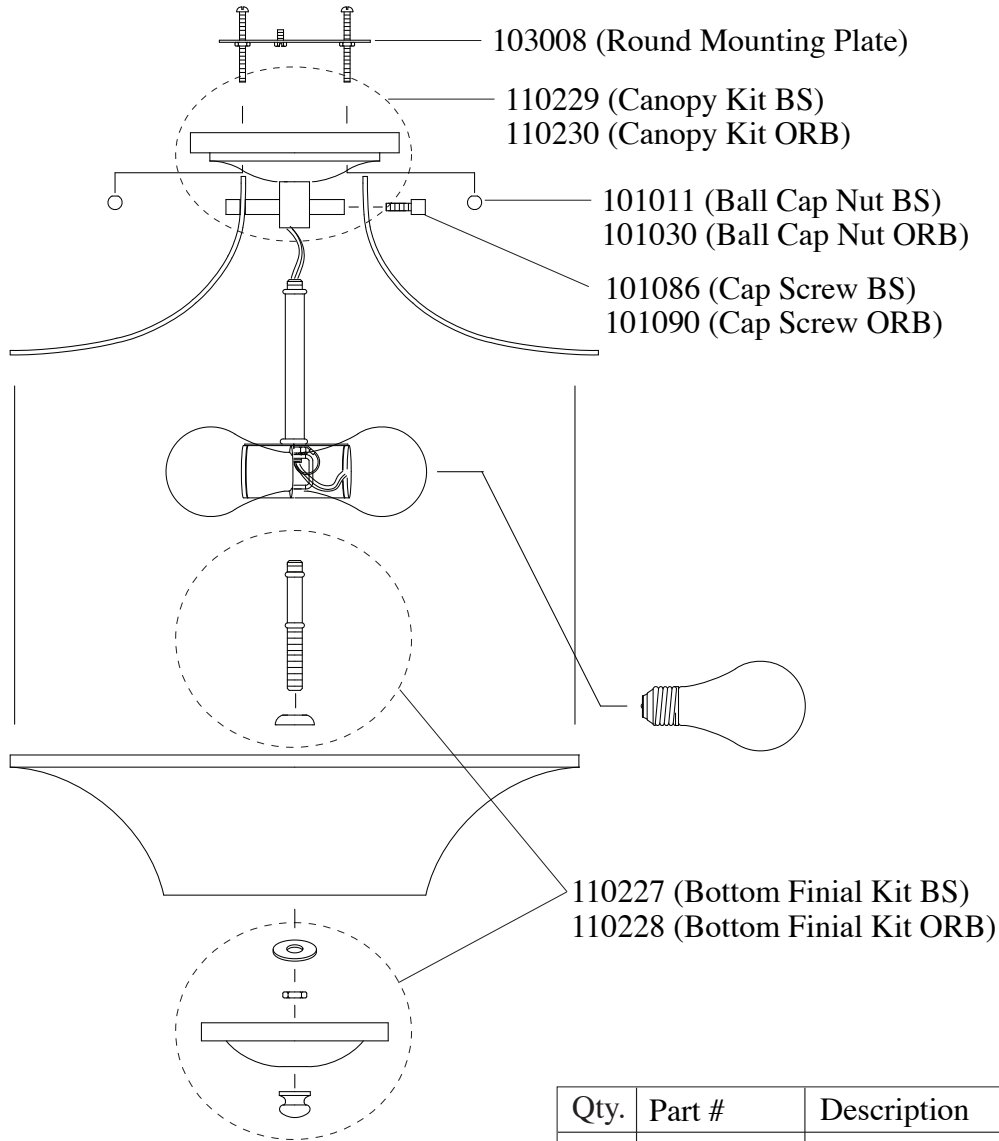

Replacement Parts For

SF241 9/09

Qty.	Part #	Description
	103008	Round Mounting Plate
	110229	Canopy Kit BS
	110230	Canopy Kit ORB
	101011	Ball Cap Nut BS
	101030	Ball Cap Nut BS
	101086	Cap Screw BS
	101090	Cap Screw ORB
	110227	Bottom Finial Kit BS
	110228	Bottom Finial Kit ORB